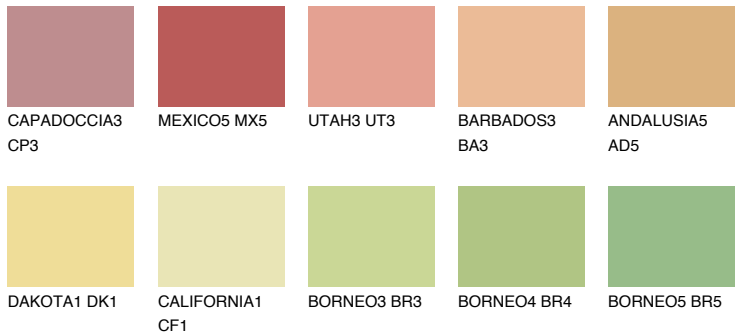

COLOUR DETAILS

GOBI4 GB4

67% **TSR** 66%

Matching colours

COLOURS

INTENSE

For more information on plasters and paints, go to www.ceresit.en

*The presented colours refer to plasters and paints offered by Ceresit. Due to the use of digital techniques, the presented colours might not represent the original ones, thus they cannot be considered as a reliable colour presentation. We recommend checking the authentic colour samples.