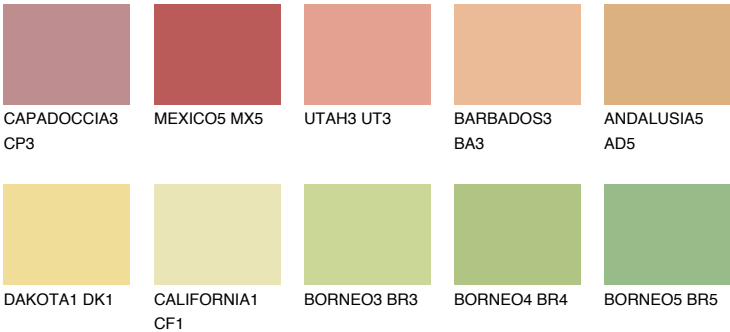

## GOBI4 GB4

67% **TSR** 66%

### Matching colours

#### COLOURS

#### INTENSE

For more information on plasters and paints, go to [www.ceresit.en](http://www.ceresit.en)

\*The presented colours refer to plasters and paints offered by Ceresit. Due to the use of digital techniques, the presented colours might not represent the original ones, thus they cannot be considered as a reliable colour presentation. We recommend checking the authentic colour samples.