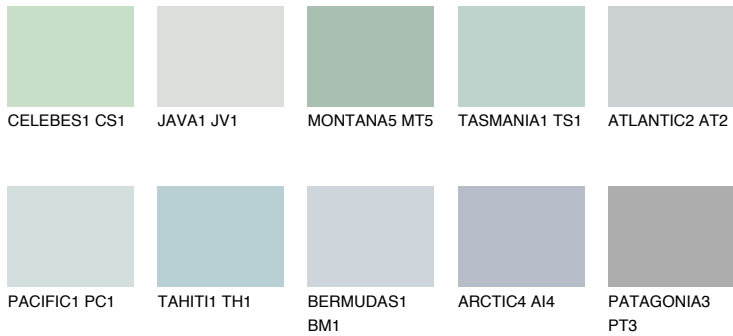

COLOUR DETAILS

OCEANIA1 OC1

68% **TSR** 65%

Matching colours

COLOURS

INTENSE

For more information on plasters and paints, go to www.ceresit.en

*The presented colours refer to plasters and paints offered by Ceresit. Due to the use of digital techniques, the presented colours might not represent the original ones, thus they cannot be considered as a reliable colour presentation. We recommend checking the authentic colour samples.