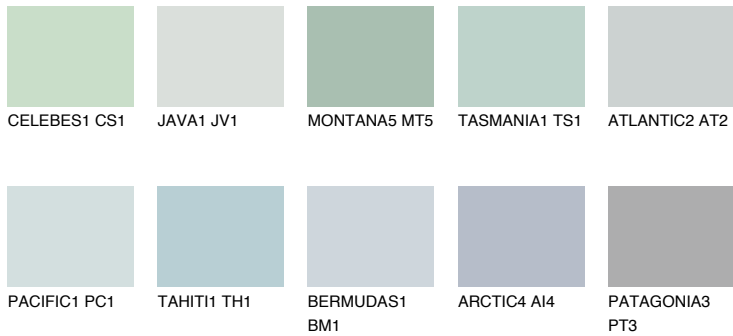

# COLOUR DETAILS

## OCEANIA1 OC1

68% **TSR** 65%

### Matching colours

#### COLOURS