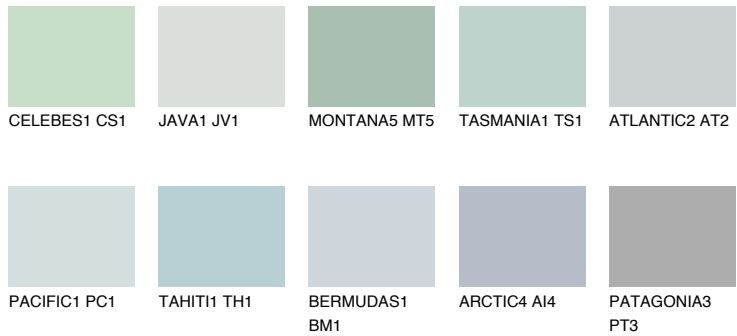

COLOUR DETAILS

OCEANIA1 OC1

68% **TSR** 65%

Matching colours

COLOURS

INTENSE

For more information on plasters and paints, go to www.ceresit.en

*The presented colours refer to plasters and paints offered by Ceresit. Due to the use of digital techniques, the presented colours might not represent the original ones, thus they cannot be considered as a reliable colour presentation. We recommend checking the authentic colour samples.