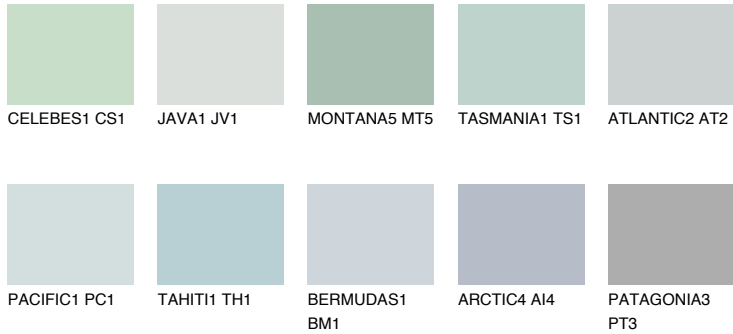

# COLOUR DETAILS

## OCEANIA1 OC1

68% **TSR** 65%

### Matching colours

#### COLOURS