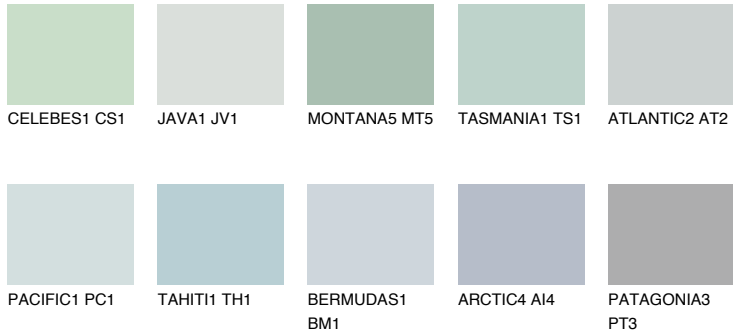

COLOUR DETAILS

OCEANIA1 OC1

68% **TSR** 65%

Matching colours

COLOURS

INTENSE

For more information on plasters and paints, go to www.ceresit.en

*The presented colours refer to plasters and paints offered by Ceresit. Due to the use of digital techniques, the presented colours might not represent the original ones, thus they cannot be considered as a reliable colour presentation. We recommend checking the authentic colour samples.