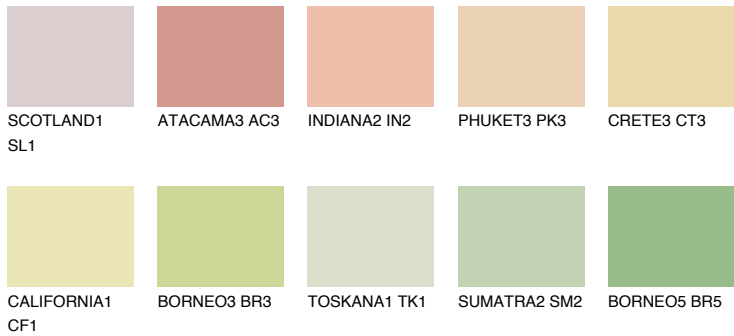

COLOUR DETAILS

GOBI3 GB3

74% **TSR** 66%

Matching colours

COLOURS

INTENSE

For more information on plasters and paints, go to www.ceresit.en

*The presented colours refer to plasters and paints offered by Ceresit. Due to the use of digital techniques, the presented colours might not represent the original ones, thus they cannot be considered as a reliable colour presentation. We recommend checking the authentic colour samples.