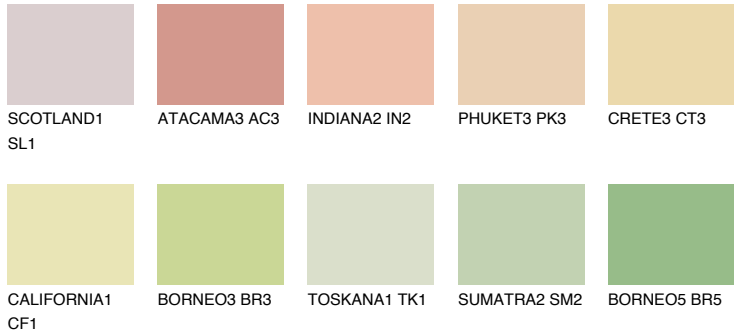

# COLOUR DETAILS

**GOBI3 GB3**

74% **TSR** 66%

## Matching colours

### COLOURS

### INTENSE

For more information on plasters and paints, go to [www.ceresit.en](http://www.ceresit.en)

\*The presented colours refer to plasters and paints offered by Ceresit. Due to the use of digital techniques, the presented colours might not represent the original ones, thus they cannot be considered as a reliable colour presentation. We recommend checking the authentic colour samples.