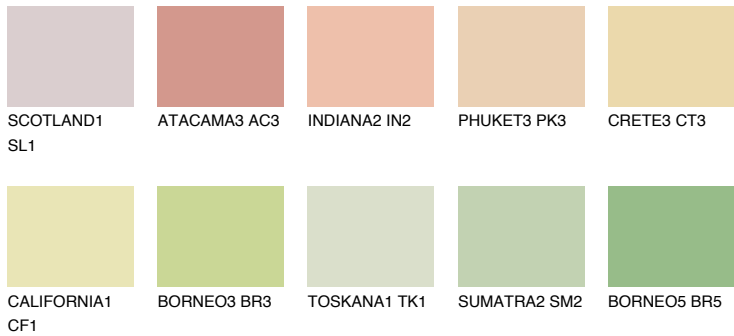

# COLOUR DETAILS

**GOBI3 GB3**

74% **TSR** 66%

## Matching colours

### COLOURS

### INTENSE

For more information on plasters and paints, go to [www.ceresit.en](http://www.ceresit.en)

\*The presented colours refer to plasters and paints offered by Ceresit. Due to the use of digital techniques, the presented colours might not represent the original ones, thus they cannot be considered as a reliable colour presentation. We recommend checking the authentic colour samples.