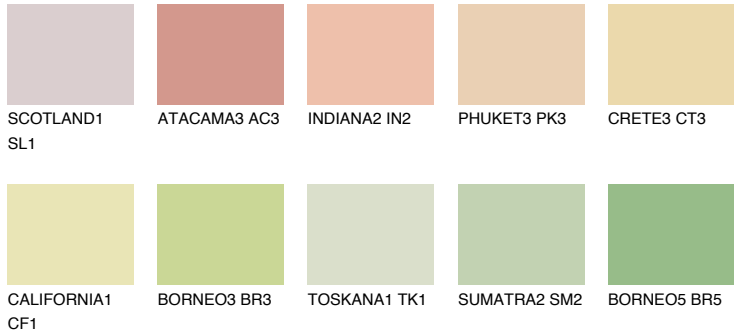

COLOUR DETAILS

GOBI3 GB3

74% **TSR** 66%

Matching colours

COLOURS

INTENSE

For more information on plasters and paints, go to www.ceresit.en

*The presented colours refer to plasters and paints offered by Ceresit. Due to the use of digital techniques, the presented colours might not represent the original ones, thus they cannot be considered as a reliable colour presentation. We recommend checking the authentic colour samples.