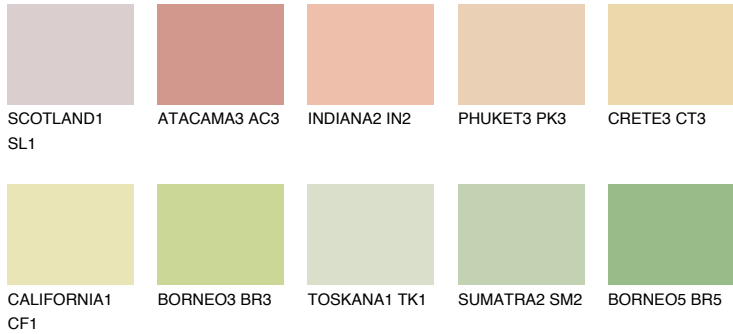

COLOUR DETAILS

GOBI3 GB3

74% **TSR** 66%

Matching colours

COLOURS

INTENSE

For more information on plasters and paints, go to www.ceresit.en

*The presented colours refer to plasters and paints offered by Ceresit. Due to the use of digital techniques, the presented colours might not represent the original ones, thus they cannot be considered as a reliable colour presentation. We recommend checking the authentic colour samples.