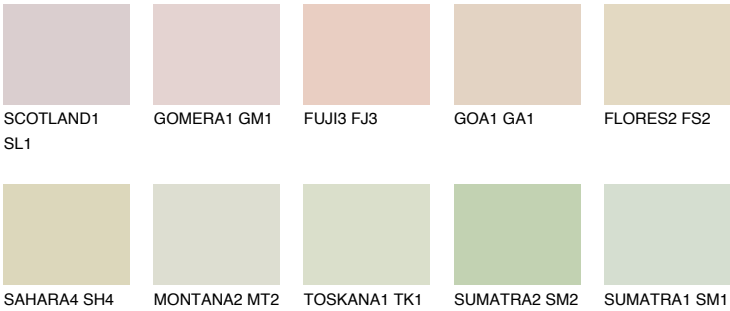

GOBI2 GB2

76% **TSR** 68%

Matching colours

COLOURS

INTENSE

For more information on plasters and paints, go to www.ceresit.en

*The presented colours refer to plasters and paints offered by Ceresit. Due to the use of digital techniques, the presented colours might not represent the original ones, thus they cannot be considered as a reliable colour presentation. We recommend checking the authentic colour samples.