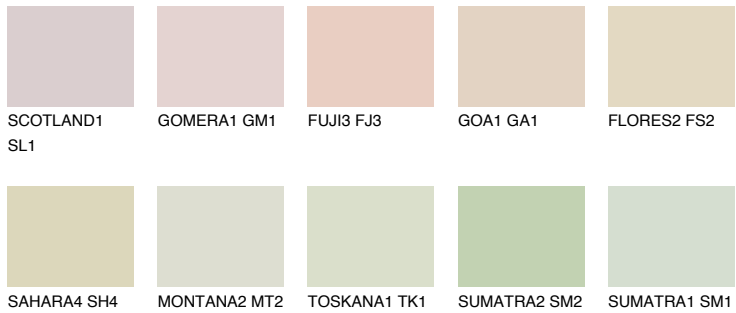

COLOUR DETAILS

GOBI2 GB2

76% **TSR** 68%

Matching colours

COLOURS

INTENSE

For more information on plasters and paints, go to
www.ceresit.en

*The presented colours refer to plasters and paints offered by Ceresit. Due to the use of digital techniques, the presented colours might not represent the original ones, thus they cannot be considered as a reliable colour presentation. We recommend checking the authentic colour samples.