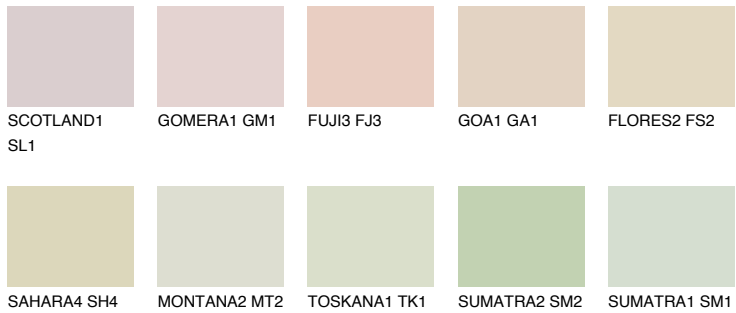

COLOUR DETAILS

GOBI2 GB2

76% **TSR** 68%

Matching colours

COLOURS

INTENSE

For more information on plasters and paints, go to www.ceresit.en

*The presented colours refer to plasters and paints offered by Ceresit. Due to the use of digital techniques, the presented colours might not represent the original ones, thus they cannot be considered as a reliable colour presentation. We recommend checking the authentic colour samples.