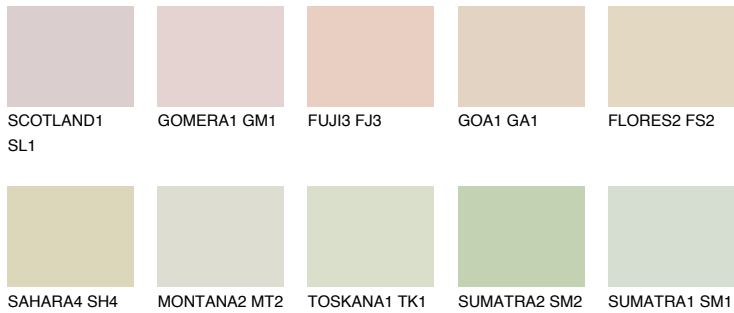

COLOUR DETAILS

GOBI2 GB2

76% **TSR** 68%

Matching colours

COLOURS

INTENSE

For more information on plasters and paints, go to www.ceresit.en

*The presented colours refer to plasters and paints offered by Ceresit. Due to the use of digital techniques, the presented colours might not represent the original ones, thus they cannot be considered as a reliable colour presentation. We recommend checking the authentic colour samples.