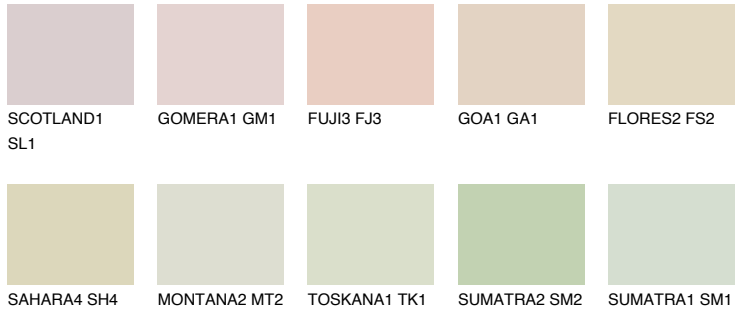

COLOUR DETAILS

GOBI2 GB2

76% TSR 68%

Matching colours

COLOURS

INTENSE

For more information on plasters and paints, go to www.ceresit.en

*The presented colours refer to plasters and paints offered by Ceresit. Due to the use of digital techniques, the presented colours might not represent the original ones, thus they cannot be considered as a reliable colour presentation. We recommend checking the authentic colour samples.