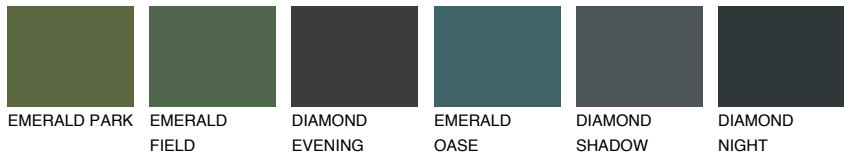

GOBI1 GB1

79% **TSR** 71%

Matching colours

COLOURS

INTENSE

For more information on plasters and paints, go to
www.ceresit.en

*The presented colours refer to plasters and paints offered by Ceresit. Due to the use of digital techniques, the presented colours might not represent the original ones, thus they cannot be considered as a reliable colour presentation. We recommend checking the authentic colour samples.