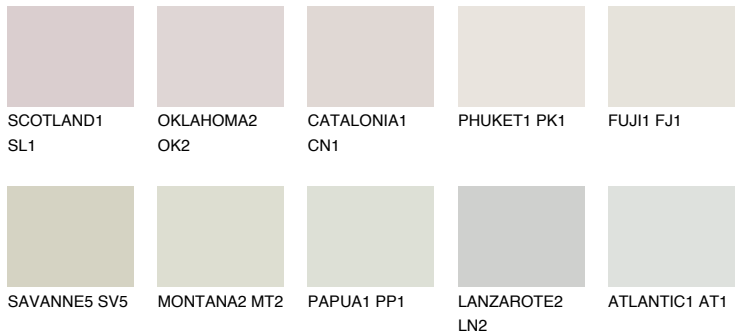

COLOUR DETAILS

GOBI1 GB1

79% **TSR** 71%

Matching colours

COLOURS

INTENSE

For more information on plasters and paints, go to www.ceresit.en

*The presented colours refer to plasters and paints offered by Ceresit. Due to the use of digital techniques, the presented colours might not represent the original ones, thus they cannot be considered as a reliable colour presentation. We recommend checking the authentic colour samples.