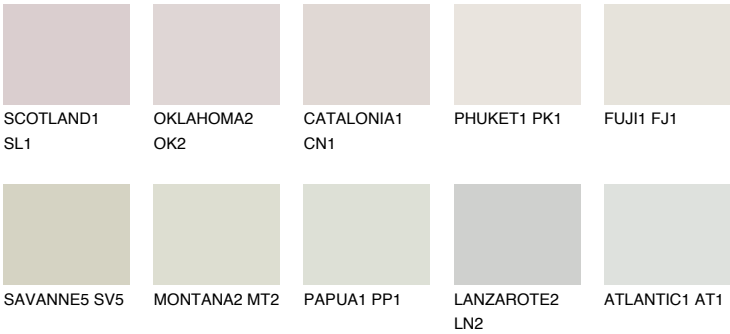

GOBI1 GB1

79% **TSR** 71%

Matching colours

COLOURS

INTENSE

For more information on plasters and paints, go to www.ceresit.en

*The presented colours refer to plasters and paints offered by Ceresit. Due to the use of digital techniques, the presented colours might not represent the original ones, thus they cannot be considered as a reliable colour presentation. We recommend checking the authentic colour samples.