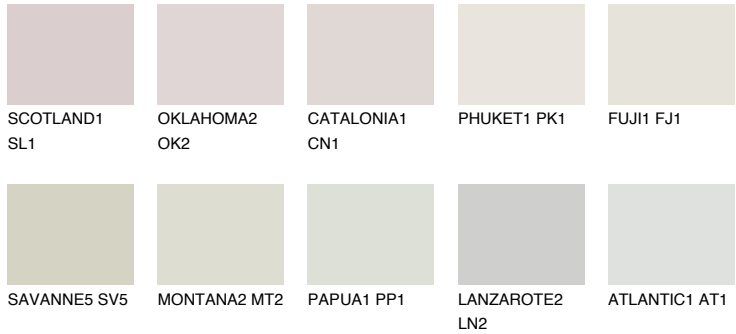

GOBI1 GB1

79% **TSR** 71%

Matching colours

COLOURS

INTENSE

For more information on plasters and paints, go to
www.ceresit.en

*The presented colours refer to plasters and paints offered by Ceresit. Due to the use of digital techniques, the presented colours might not represent the original ones, thus they cannot be considered as a reliable colour presentation. We recommend checking the authentic colour samples.