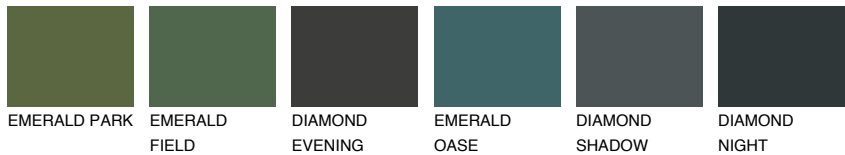

COLOUR DETAILS

GOBI1 GB1

79% **TSR** 71%

Matching colours

COLOURS

INTENSE

For more information on plasters and paints, go to www.ceresit.en

*The presented colours refer to plasters and paints offered by Ceresit. Due to the use of digital techniques, the presented colours might not represent the original ones, thus they cannot be considered as a reliable colour presentation. We recommend checking the authentic colour samples.