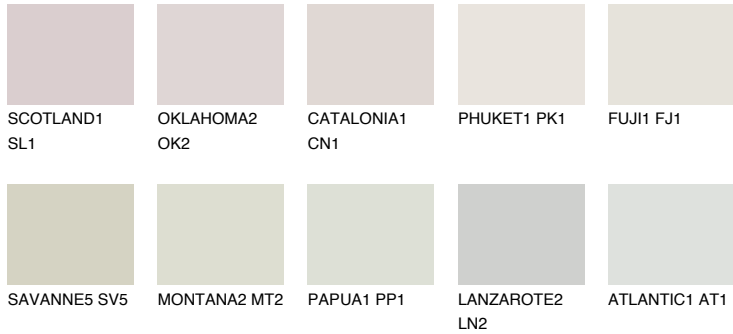

# COLOUR DETAILS

**GOBI1 GB1**

79% **TSR** 71%

## Matching colours

### COLOURS

### INTENSE

For more information on plasters and paints, go to [www.ceresit.en](http://www.ceresit.en)

\*The presented colours refer to plasters and paints offered by Ceresit. Due to the use of digital techniques, the presented colours might not represent the original ones, thus they cannot be considered as a reliable colour presentation. We recommend checking the authentic colour samples.