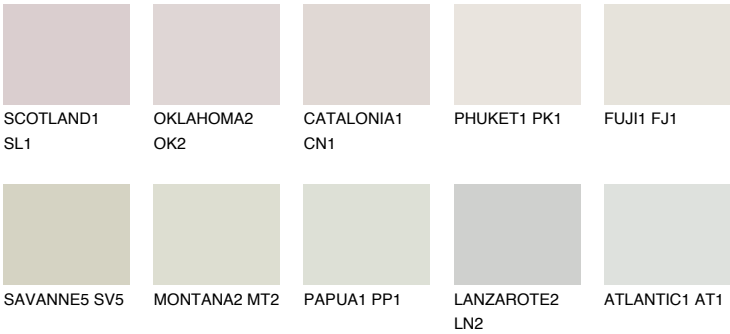

**GOBI1 GB1**

79% **TSR** 71%

## Matching colours

### COLOURS

### INTENSE

For more information on plasters and paints, go to [www.ceresit.en](http://www.ceresit.en)

\*The presented colours refer to plasters and paints offered by Ceresit. Due to the use of digital techniques, the presented colours might not represent the original ones, thus they cannot be considered as a reliable colour presentation. We recommend checking the authentic colour samples.