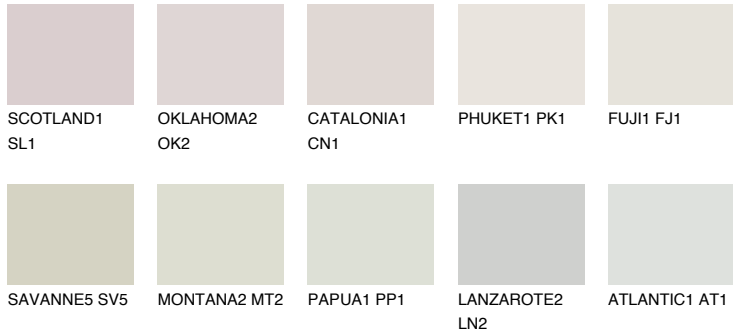

# COLOUR DETAILS

**GOBI1 GB1**

79% **TSR** 71%

## Matching colours

### COLOURS

### INTENSE

For more information on plasters and paints, go to  
[www.ceresit.en](http://www.ceresit.en)

\*The presented colours refer to plasters and paints offered by Ceresit. Due to the use of digital techniques, the presented colours might not represent the original ones, thus they cannot be considered as a reliable colour presentation. We recommend checking the authentic colour samples.