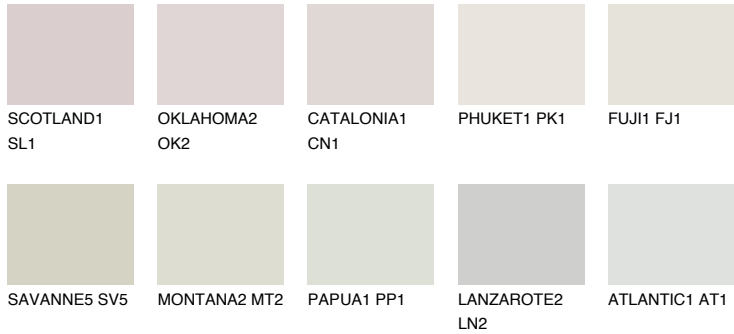

COLOUR DETAILS

GOBI1 GB1

79% **TSR** 71%

Matching colours

COLOURS

INTENSE

For more information on plasters and paints, go to www.ceresit.en

*The presented colours refer to plasters and paints offered by Ceresit. Due to the use of digital techniques, the presented colours might not represent the original ones, thus they cannot be considered as a reliable colour presentation. We recommend checking the authentic colour samples.