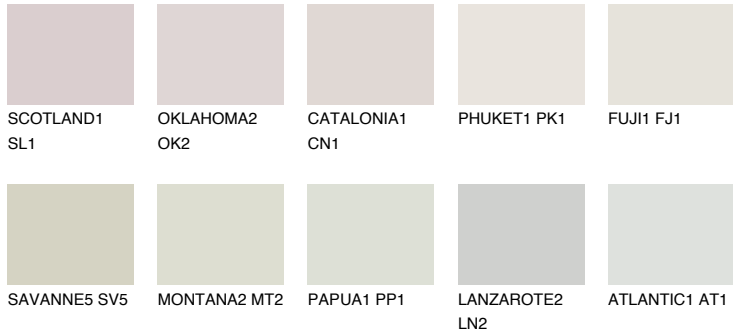

COLOUR DETAILS

GOBI1 GB1

79% **TSR** 71%

Matching colours

COLOURS

INTENSE

For more information on plasters and paints, go to
www.ceresit.en

*The presented colours refer to plasters and paints offered by Ceresit. Due to the use of digital techniques, the presented colours might not represent the original ones, thus they cannot be considered as a reliable colour presentation. We recommend checking the authentic colour samples.