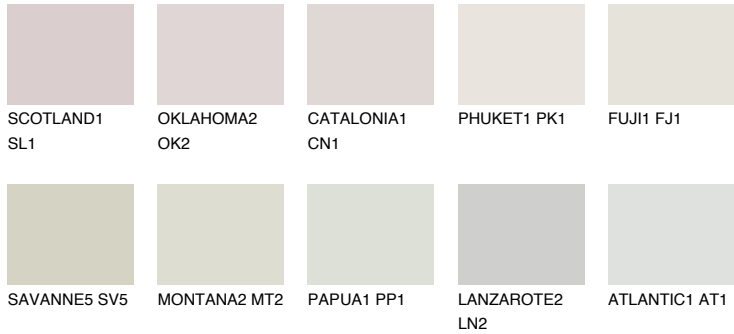

# COLOUR DETAILS

**GOBI1 GB1**

79% **TSR** 71%

## Matching colours

### COLOURS

### INTENSE

For more information on plasters and paints, go to [www.ceresit.en](http://www.ceresit.en)

\*The presented colours refer to plasters and paints offered by Ceresit. Due to the use of digital techniques, the presented colours might not represent the original ones, thus they cannot be considered as a reliable colour presentation. We recommend checking the authentic colour samples.