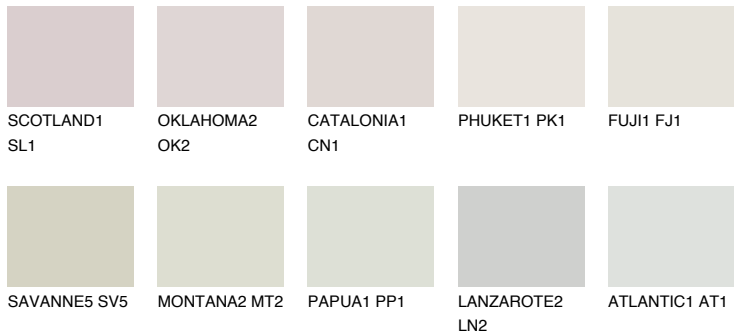

COLOUR DETAILS

GOBI1 GB1

79% **TSR** 71%

Matching colours

COLOURS

INTENSE

For more information on plasters and paints, go to www.ceresit.en

*The presented colours refer to plasters and paints offered by Ceresit. Due to the use of digital techniques, the presented colours might not represent the original ones, thus they cannot be considered as a reliable colour presentation. We recommend checking the authentic colour samples.