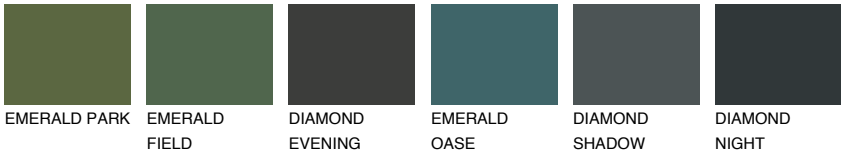

GOBI1 GB1

79% **TSR** 71%

Matching colours

COLOURS

INTENSE

For more information on plasters and paints, go to www.ceresit.en

*The presented colours refer to plasters and paints offered by Ceresit. Due to the use of digital techniques, the presented colours might not represent the original ones, thus they cannot be considered as a reliable colour presentation. We recommend checking the authentic colour samples.