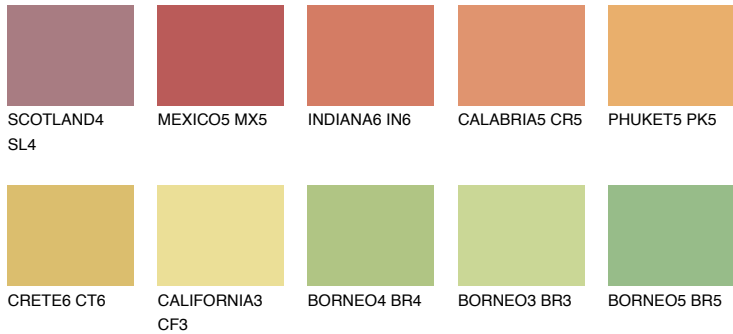

COLOUR DETAILS

MADAGASCAR6

MG6 L* 46% TSR 49%

Matching colours

COLOURS

INTENSE

For more information on plasters and paints, go to www.ceresit.en

*The presented colours refer to plasters and paints offered by Ceresit. Due to the use of digital techniques, the presented colours might not represent the original ones, thus they cannot be considered as a reliable colour presentation. We recommend checking the authentic colour samples.