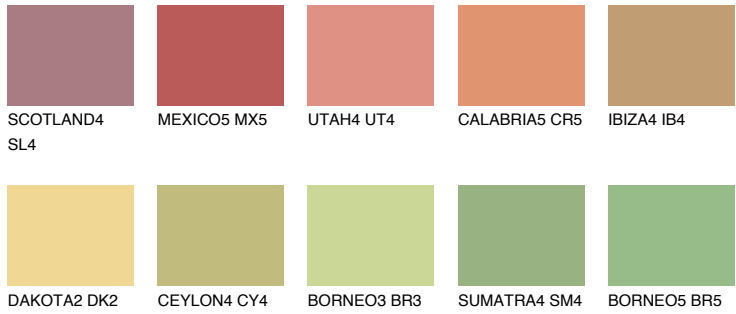

COLOUR DETAILS

MADAGASCAR5

MG5 51% **TSR 52%**

Matching colours

COLOURS

INTENSE

For more information on plasters and paints, go to www.ceresit.en

*The presented colours refer to plasters and paints offered by Ceresit. Due to the use of digital techniques, the presented colours might not represent the original ones, thus they cannot be considered as a reliable colour presentation. We recommend checking the authentic colour samples.