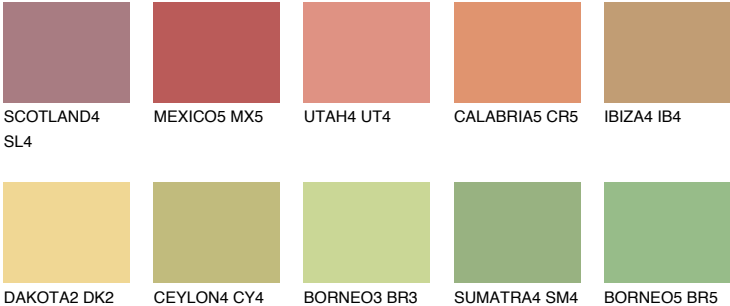

COLOUR DETAILS

MADAGASCAR5

MG5 51% **TSR 52%**

Matching colours

COLOURS

INTENSE

For more information on plasters and paints, go to www.ceresit.en

*The presented colours refer to plasters and paints offered by Ceresit. Due to the use of digital techniques, the presented colours might not represent the original ones, thus they cannot be considered as a reliable colour presentation. We recommend checking the authentic colour samples.