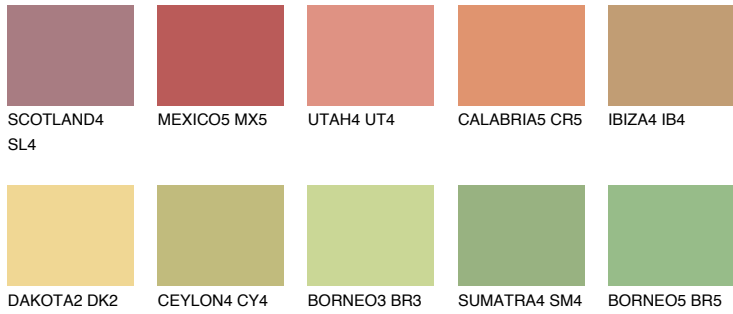

COLOUR DETAILS

MADAGASCAR5

MG5 51% **TSR 52%**

Matching colours

COLOURS

INTENSE

For more information on plasters and paints, go to www.ceresit.en

*The presented colours refer to plasters and paints offered by Ceresit. Due to the use of digital techniques, the presented colours might not represent the original ones, thus they cannot be considered as a reliable colour presentation. We recommend checking the authentic colour samples.