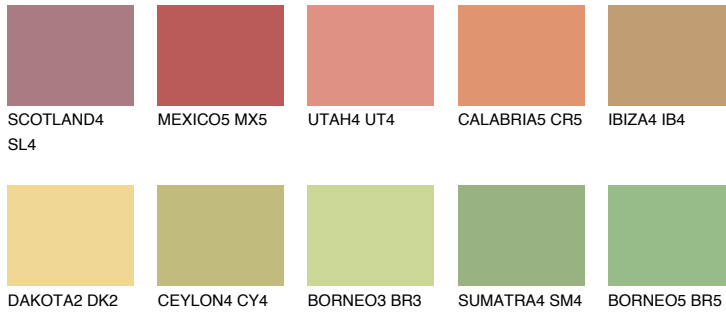

COLOUR DETAILS

MADAGASCAR5

MG5 51% **TSR 52%**

Matching colours

COLOURS

INTENSE

For more information on plasters and paints, go to www.ceresit.en

*The presented colours refer to plasters and paints offered by Ceresit. Due to the use of digital techniques, the presented colours might not represent the original ones, thus they cannot be considered as a reliable colour presentation. We recommend checking the authentic colour samples.