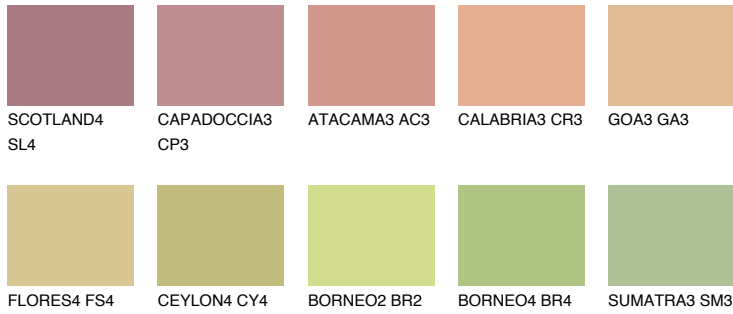

COLOUR DETAILS

MADAGASCAR4

MG4 54% **TSR 55%**

Matching colours

COLOURS

INTENSE

For more information on plasters and paints, go to www.ceresit.en

*The presented colours refer to plasters and paints offered by Ceresit. Due to the use of digital techniques, the presented colours might not represent the original ones, thus they cannot be considered as a reliable colour presentation. We recommend checking the authentic colour samples.