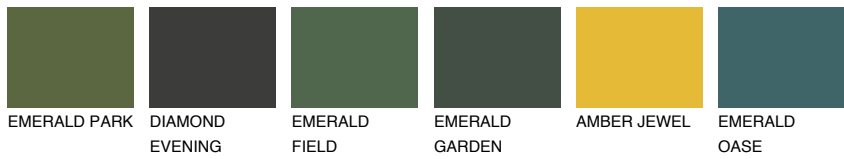

COLOUR DETAILS

MADAGASCAR4

MG4 54% **TSR 55%**

Matching colours

COLOURS

INTENSE

For more information on plasters and paints, go to www.ceresit.en

*The presented colours refer to plasters and paints offered by Ceresit. Due to the use of digital techniques, the presented colours might not represent the original ones, thus they cannot be considered as a reliable colour presentation. We recommend checking the authentic colour samples.