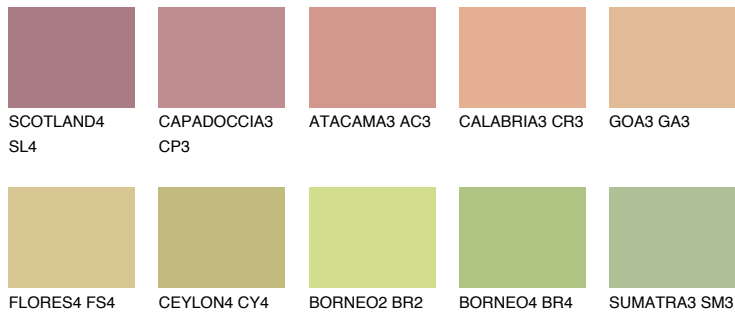

COLOUR DETAILS

MADAGASCAR4

MG4 54% **TSR 55%**

Matching colours

COLOURS

INTENSE

For more information on plasters and paints, go to www.ceresit.en

*The presented colours refer to plasters and paints offered by Ceresit. Due to the use of digital techniques, the presented colours might not represent the original ones, thus they cannot be considered as a reliable colour presentation. We recommend checking the authentic colour samples.