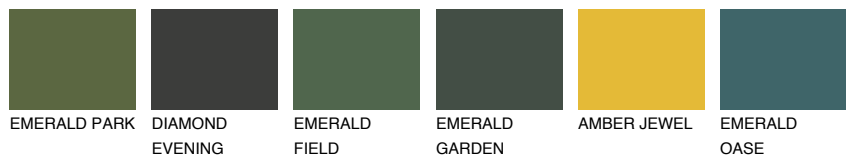

COLOUR DETAILS

MADAGASCAR4

MG4 54% **TSR 55%**

Matching colours

COLOURS

INTENSE

For more information on plasters and paints, go to www.ceresit.en

*The presented colours refer to plasters and paints offered by Ceresit. Due to the use of digital techniques, the presented colours might not represent the original ones, thus they cannot be considered as a reliable colour presentation. We recommend checking the authentic colour samples.