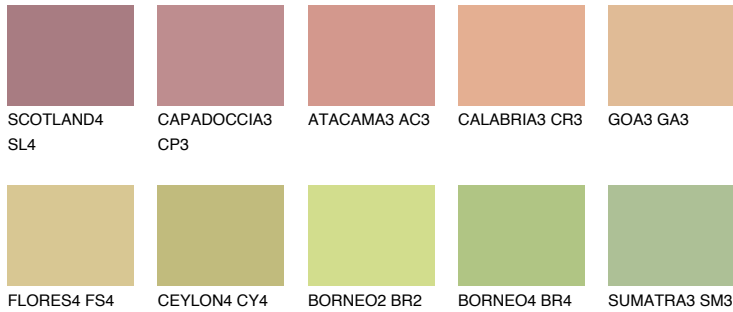

COLOUR DETAILS

MADAGASCAR4

MG4 54% **TSR 55%**

Matching colours

COLOURS

INTENSE

For more information on plasters and paints, go to www.ceresit.en

*The presented colours refer to plasters and paints offered by Ceresit. Due to the use of digital techniques, the presented colours might not represent the original ones, thus they cannot be considered as a reliable colour presentation. We recommend checking the authentic colour samples.