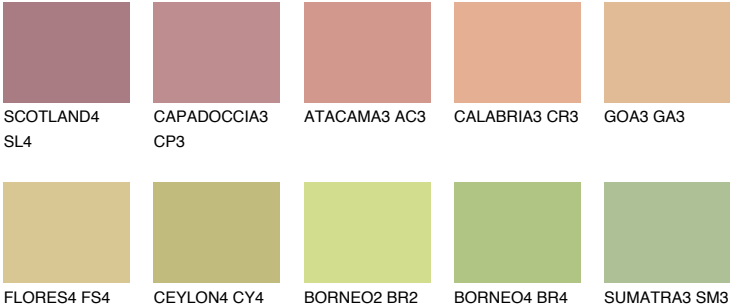

COLOUR DETAILS

MADAGASCAR4

MG4 54% **TSR 55%**

Matching colours

COLOURS

INTENSE

For more information on plasters and paints, go to www.ceresit.en

*The presented colours refer to plasters and paints offered by Ceresit. Due to the use of digital techniques, the presented colours might not represent the original ones, thus they cannot be considered as a reliable colour presentation. We recommend checking the authentic colour samples.