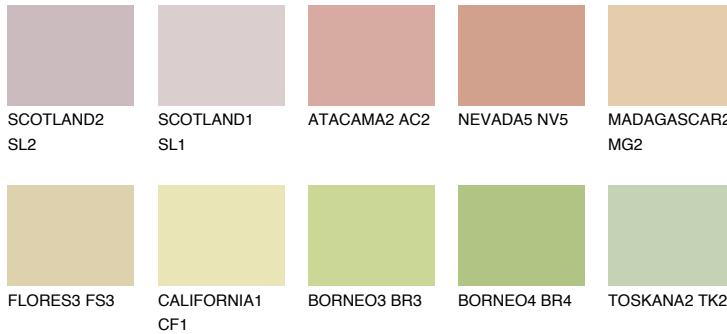

COLOUR DETAILS

MADAGASCAR3

MG3 59% **TSR 59%**

Matching colours

COLOURS

INTENSE

For more information on plasters and paints, go to
www.ceresit.en

*The presented colours refer to plasters and paints offered by Ceresit. Due to the use of digital techniques, the presented colours might not represent the original ones, thus they cannot be considered as a reliable colour presentation. We recommend checking the authentic colour samples.