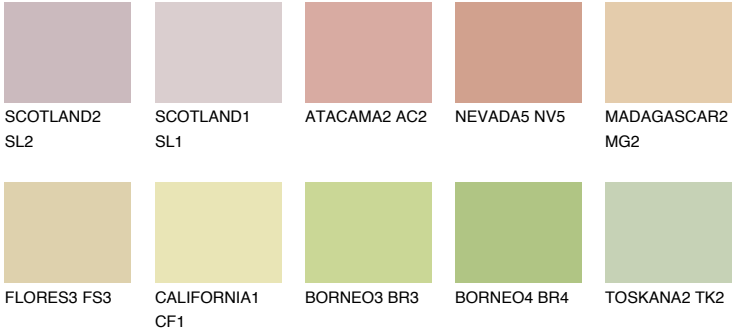

COLOUR DETAILS

MADAGASCAR3

MG3 59% TSR 59%

Matching colours

COLOURS

INTENSE

For more information on plasters and paints, go to www.ceresit.en

*The presented colours refer to plasters and paints offered by Ceresit. Due to the use of digital techniques, the presented colours might not represent the original ones, thus they cannot be considered as a reliable colour presentation. We recommend checking the authentic colour samples.