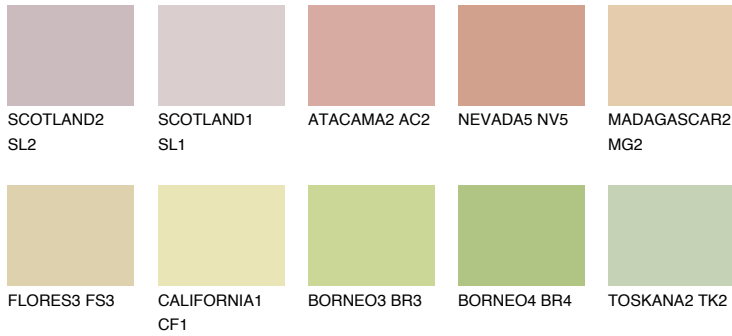

# COLOUR DETAILS

## MADAGASCAR3

**MG3** 59% TSR 59%

## Matching colours

### COLOURS