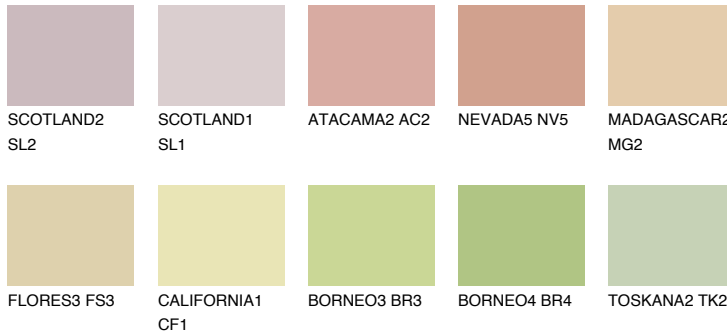

# COLOUR DETAILS

**MADAGASCAR3**

**MG3** 59% **TSR 59%**

## Matching colours

### COLOURS

### INTENSE

For more information on plasters and paints, go to [www.ceresit.en](http://www.ceresit.en)

\*The presented colours refer to plasters and paints offered by Ceresit. Due to the use of digital techniques, the presented colours might not represent the original ones, thus they cannot be considered as a reliable colour presentation. We recommend checking the authentic colour samples.