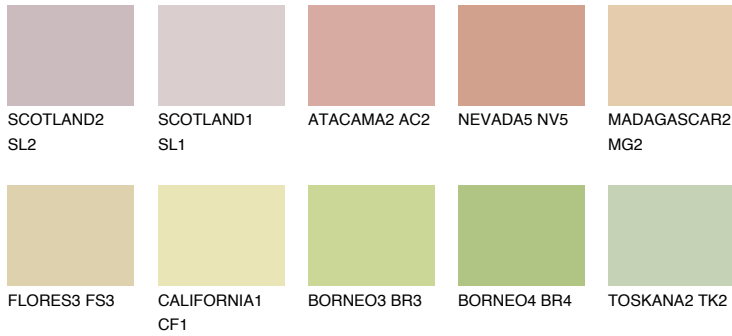

Matching colours

COLOURS