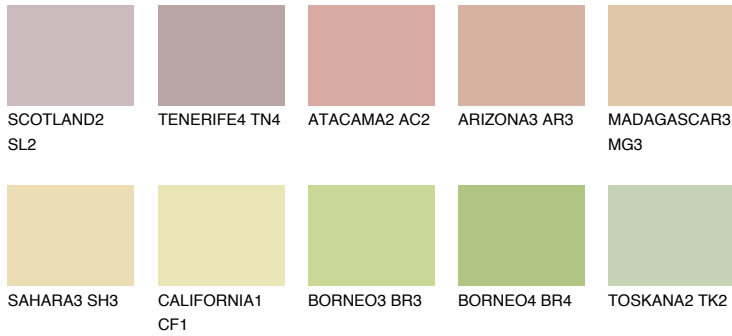

# COLOUR DETAILS

**MADAGASCAR2**

**MG2** 63% TSR 63%

## Matching colours

### COLOURS

### INTENSE

For more information on plasters and paints, go to [www.ceresit.en](http://www.ceresit.en)

\*The presented colours refer to plasters and paints offered by Ceresit. Due to the use of digital techniques, the presented colours might not represent the original ones, thus they cannot be considered as a reliable colour presentation. We recommend checking the authentic colour samples.