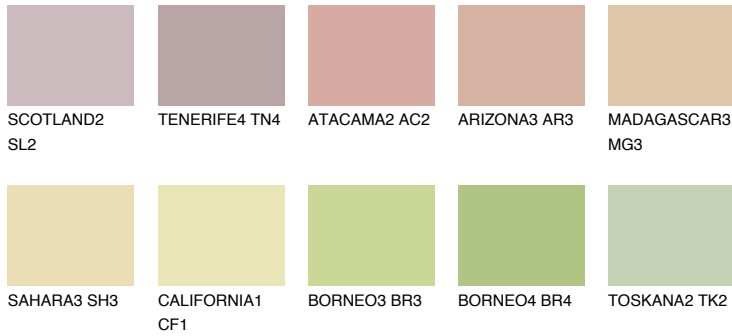

COLOUR DETAILS

MADAGASCAR2

MG2 63% TSR 63%

Matching colours

COLOURS

INTENSE

For more information on plasters and paints, go to www.ceresit.en

*The presented colours refer to plasters and paints offered by Ceresit. Due to the use of digital techniques, the presented colours might not represent the original ones, thus they cannot be considered as a reliable colour presentation. We recommend checking the authentic colour samples.