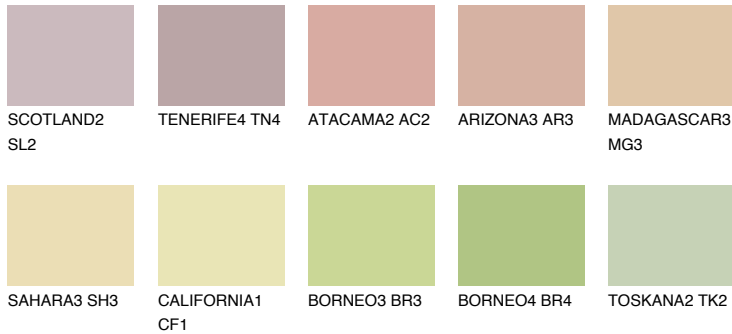

# COLOUR DETAILS

**MADAGASCAR2**

**MG2** 63% TSR 63%

## Matching colours

### COLOURS

### INTENSE

For more information on plasters and paints, go to [www.ceresit.en](http://www.ceresit.en)

\*The presented colours refer to plasters and paints offered by Ceresit. Due to the use of digital techniques, the presented colours might not represent the original ones, thus they cannot be considered as a reliable colour presentation. We recommend checking the authentic colour samples.