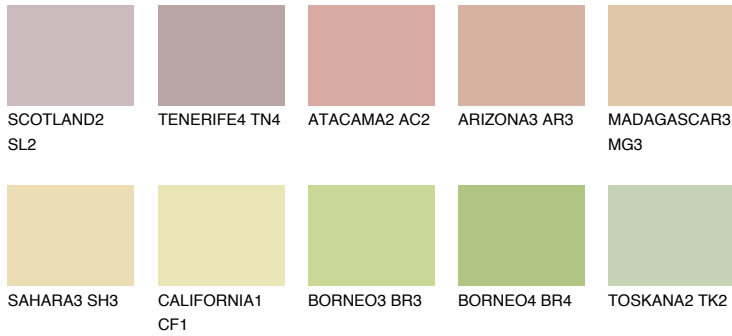

COLOUR DETAILS

MADAGASCAR2

MG2 65% TSR 63%

Matching colours

COLOURS

INTENSE

For more information on plasters and paints, go to
www.ceresit.en

*The presented colours refer to plasters and paints offered by Ceresit. Due to the use of digital techniques, the presented colours might not represent the original ones, thus they cannot be considered as a reliable colour presentation. We recommend checking the authentic colour samples.