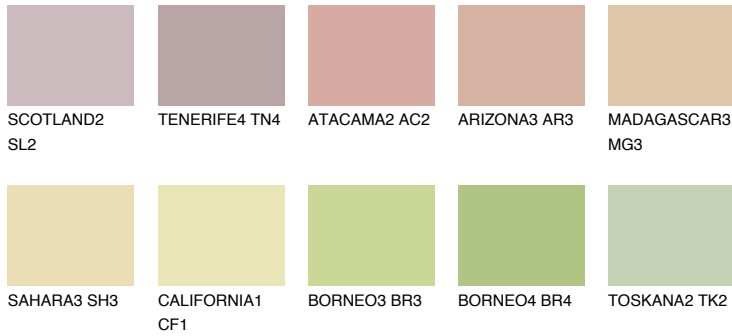

COLOUR DETAILS

MADAGASCAR2

MG2 65% TSR 63%

Matching colours

COLOURS

INTENSE

For more information on plasters and paints, go to www.ceresit.en

*The presented colours refer to plasters and paints offered by Ceresit. Due to the use of digital techniques, the presented colours might not represent the original ones, thus they cannot be considered as a reliable colour presentation. We recommend checking the authentic colour samples.