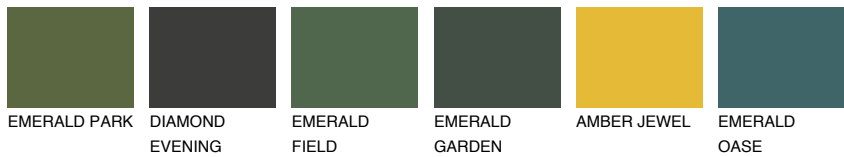

COLOUR DETAILS

MADAGASCAR1

MG1 74% **TSR 69%**

Matching colours

COLOURS

INTENSE

For more information on plasters and paints, go to www.ceresit.en

*The presented colours refer to plasters and paints offered by Ceresit. Due to the use of digital techniques, the presented colours might not represent the original ones, thus they cannot be considered as a reliable colour presentation. We recommend checking the authentic colour samples.