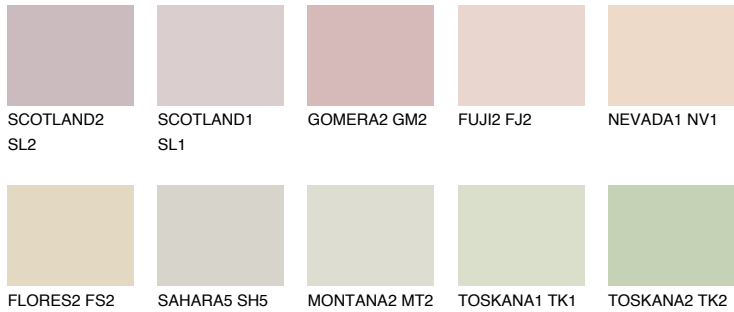

COLOUR DETAILS

MADAGASCAR1

MG1 74% **TSR 69%**

Matching colours

COLOURS

INTENSE

For more information on plasters and paints, go to www.ceresit.en

*The presented colours refer to plasters and paints offered by Ceresit. Due to the use of digital techniques, the presented colours might not represent the original ones, thus they cannot be considered as a reliable colour presentation. We recommend checking the authentic colour samples.