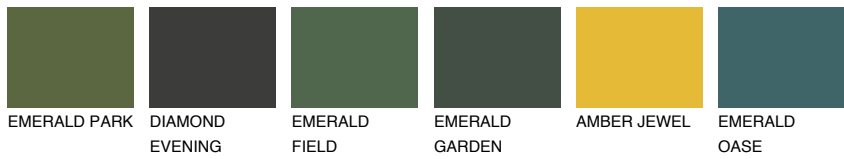

COLOUR DETAILS

MADAGASCAR1

MG1 74% **TSR 69%**

Matching colours

COLOURS

INTENSE

For more information on plasters and paints, go to www.ceresit.en

*The presented colours refer to plasters and paints offered by Ceresit. Due to the use of digital techniques, the presented colours might not represent the original ones, thus they cannot be considered as a reliable colour presentation. We recommend checking the authentic colour samples.