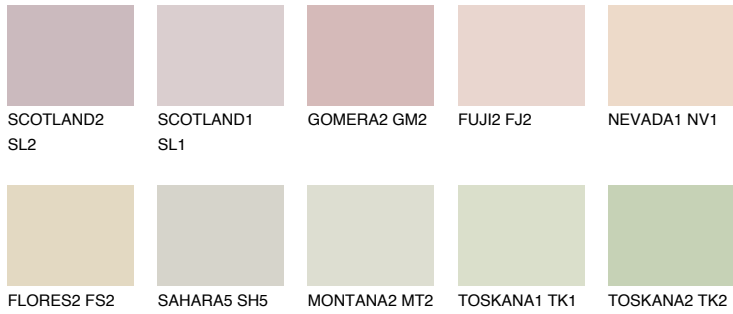

COLOUR DETAILS

MADAGASCAR1

MG1 74% **TSR 69%**

Matching colours

COLOURS

INTENSE

For more information on plasters and paints, go to www.ceresit.en

*The presented colours refer to plasters and paints offered by Ceresit. Due to the use of digital techniques, the presented colours might not represent the original ones, thus they cannot be considered as a reliable colour presentation. We recommend checking the authentic colour samples.