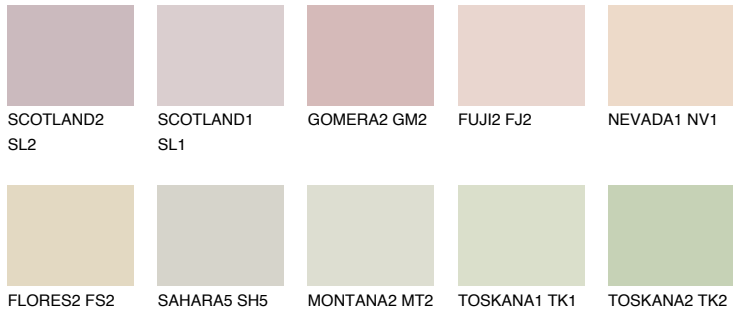

# COLOUR DETAILS

## Matching colours

### COLOURS

### INTENSE

For more information on plasters and paints, go to [www.ceresit.en](http://www.ceresit.en)

\*The presented colours refer to plasters and paints offered by Ceresit. Due to the use of digital techniques, the presented colours might not represent the original ones, thus they cannot be considered as a reliable colour presentation. We recommend checking the authentic colour samples.