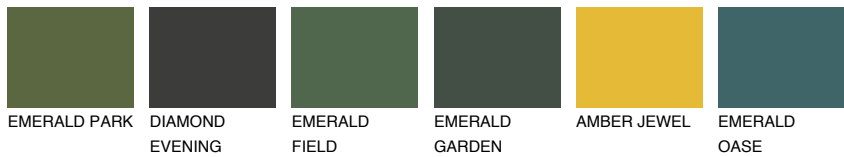

INTENSE

For more information on plasters and paints, go to www.ceresit.en