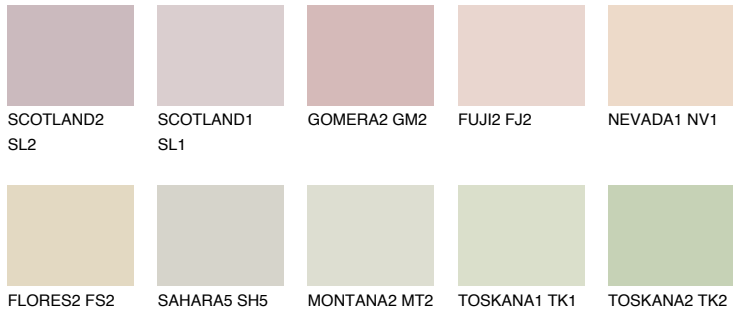

# COLOUR DETAILS

## Matching colours

### COLOURS

### INTENSE

For more information on plasters and paints, go to [www.ceresit.en](http://www.ceresit.en)

\*The presented colours refer to plasters and paints offered by Ceresit. Due to the use of digital techniques, the presented colours might not represent the original ones, thus they cannot be considered as a reliable colour presentation. We recommend checking the authentic colour samples.