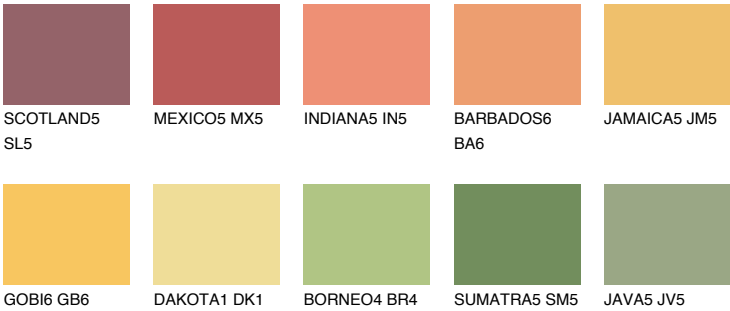

JAMAICA6 JM6

54% **TSR** 61%

Matching colours

COLOURS

INTENSE

For more information on plasters and paints, go to www.ceresit.en

*The presented colours refer to plasters and paints offered by Ceresit. Due to the use of digital techniques, the presented colours might not represent the original ones, thus they cannot be considered as a reliable colour presentation. We recommend checking the authentic colour samples.