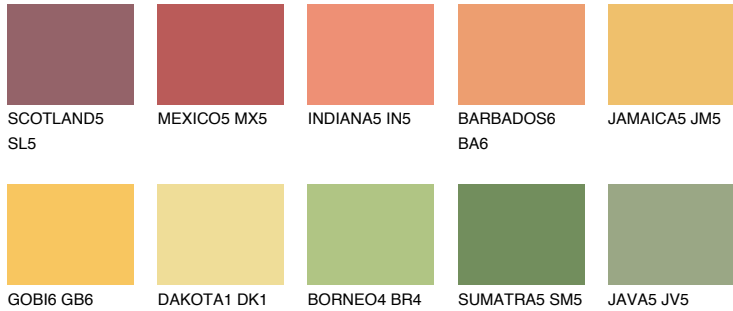

COLOUR DETAILS

JAMAICA6 JM6

54% TSR 61%

Matching colours

COLOURS

INTENSE

For more information on plasters and paints, go to www.ceresit.en

*The presented colours refer to plasters and paints offered by Ceresit. Due to the use of digital techniques, the presented colours might not represent the original ones, thus they cannot be considered as a reliable colour presentation. We recommend checking the authentic colour samples.