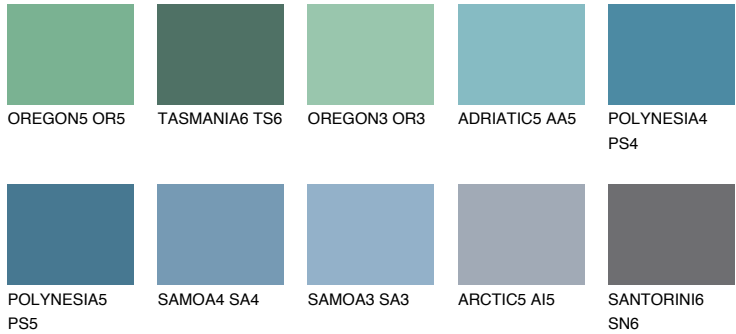

COLOUR DETAILS

TAHITI6 TH6

10% TSR 13%

Matching colours

COLOURS

INTENSE

For more information on plasters and paints, go to www.ceresit.en

*The presented colours refer to plasters and paints offered by Ceresit. Due to the use of digital techniques, the presented colours might not represent the original ones, thus they cannot be considered as a reliable colour presentation. We recommend checking the authentic colour samples.