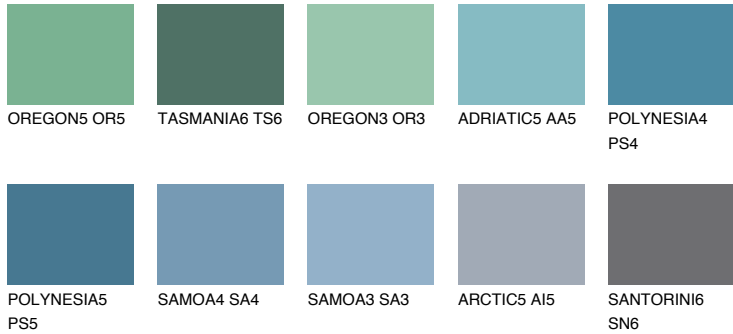

COLOUR DETAILS

TAHITI6 TH6

10% TSR 13%

Matching colours

COLOURS

INTENSE

For more information on plasters and paints, go to www.ceresit.en

*The presented colours refer to plasters and paints offered by Ceresit. Due to the use of digital techniques, the presented colours might not represent the original ones, thus they cannot be considered as a reliable colour presentation. We recommend checking the authentic colour samples.