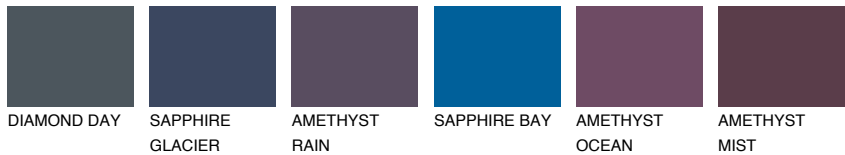

COLOUR DETAILS

TAHITI6 TH6

10% TSR 13%

Matching colours

COLOURS

INTENSE

For more information on plasters and paints, go to www.ceresit.en

*The presented colours refer to plasters and paints offered by Ceresit. Due to the use of digital techniques, the presented colours might not represent the original ones, thus they cannot be considered as a reliable colour presentation. We recommend checking the authentic colour samples.