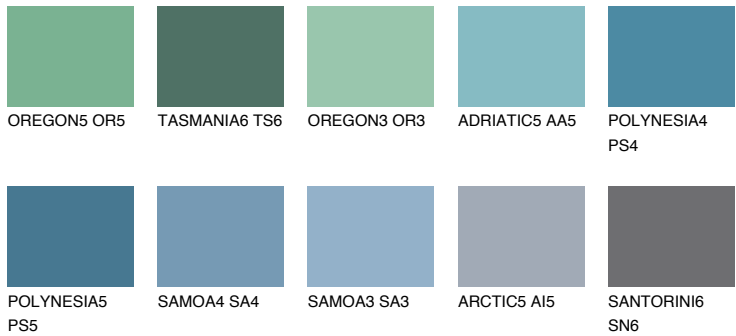

COLOUR DETAILS

TAHITI6 TH6

10% TSR 13%

Matching colours

COLOURS

INTENSE

For more information on plasters and paints, go to www.ceresit.en

*The presented colours refer to plasters and paints offered by Ceresit. Due to the use of digital techniques, the presented colours might not represent the original ones, thus they cannot be considered as a reliable colour presentation. We recommend checking the authentic colour samples.