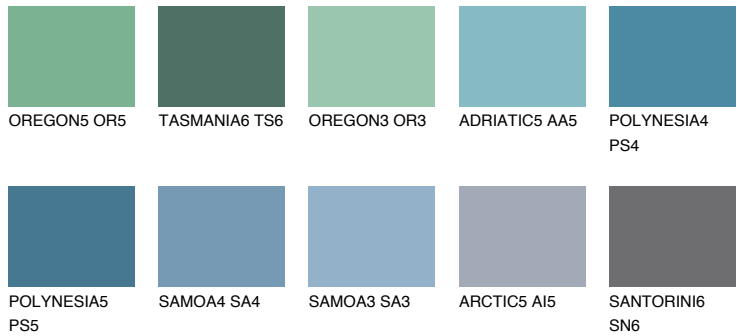

COLOUR DETAILS

TAHITI6 TH6

10% TSR 13%

Matching colours

COLOURS

INTENSE

For more information on plasters and paints, go to www.ceresit.en

*The presented colours refer to plasters and paints offered by Ceresit. Due to the use of digital techniques, the presented colours might not represent the original ones, thus they cannot be considered as a reliable colour presentation. We recommend checking the authentic colour samples.