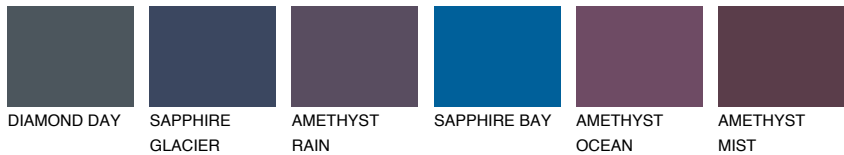

COLOUR DETAILS

TAHITI6 TH6

10% TSR 13%

Matching colours

COLOURS

INTENSE

For more information on plasters and paints, go to www.ceresit.en

*The presented colours refer to plasters and paints offered by Ceresit. Due to the use of digital techniques, the presented colours might not represent the original ones, thus they cannot be considered as a reliable colour presentation. We recommend checking the authentic colour samples.