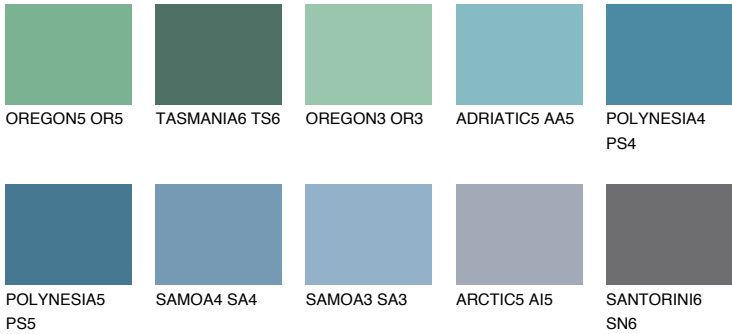

TAHITI6 TH6

10% **TSR** 13%

Matching colours

COLOURS

INTENSE

For more information on plasters and paints, go to www.ceresit.en

*The presented colours refer to plasters and paints offered by Ceresit. Due to the use of digital techniques, the presented colours might not represent the original ones, thus they cannot be considered as a reliable colour presentation. We recommend checking the authentic colour samples.