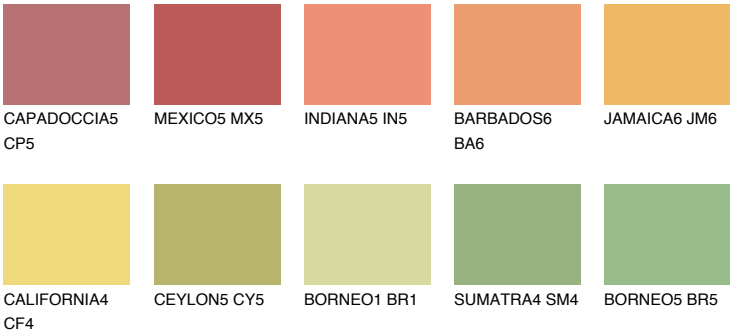

COLOUR DETAILS

JAMAICA5 JM5

57% TSR 63%

Matching colours

COLOURS

INTENSE

For more information on plasters and paints, go to www.ceresit.en

*The presented colours refer to plasters and paints offered by Ceresit. Due to the use of digital techniques, the presented colours might not represent the original ones, thus they cannot be considered as a reliable colour presentation. We recommend checking the authentic colour samples.