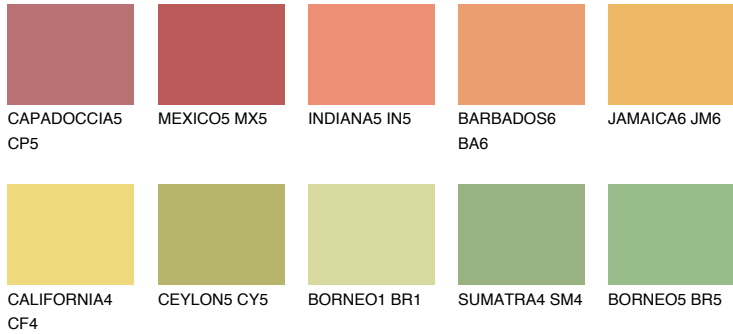

# COLOUR DETAILS

## JAMAICA5 JM5

57% TSR 63%

### Matching colours

#### COLOURS