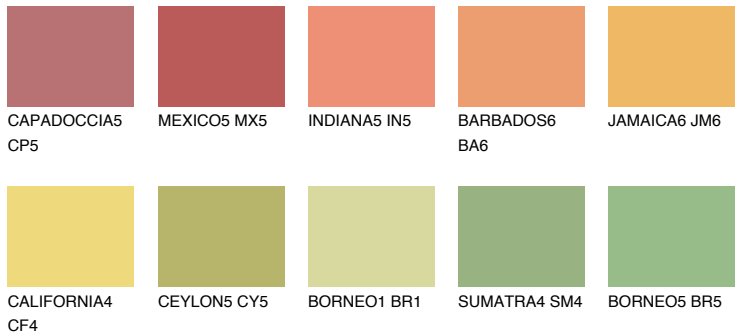

COLOUR DETAILS

JAMAICA5 JM5

57% TSR 63%

Matching colours

COLOURS

INTENSE

For more information on plasters and paints, go to www.ceresit.en

*The presented colours refer to plasters and paints offered by Ceresit. Due to the use of digital techniques, the presented colours might not represent the original ones, thus they cannot be considered as a reliable colour presentation. We recommend checking the authentic colour samples.