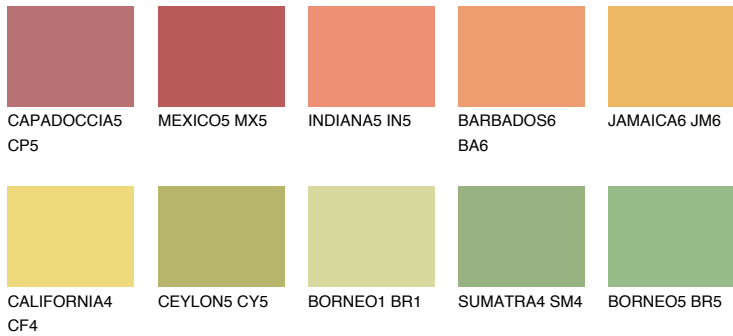

# COLOUR DETAILS

## JAMAICA5 JM5

57% TSR 63%

### Matching colours

#### COLOURS