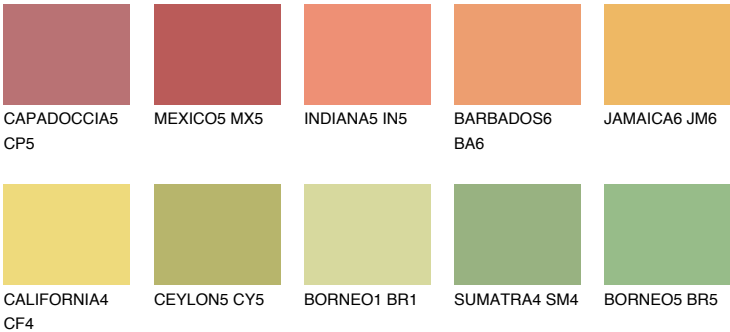

# COLOUR DETAILS

## JAMAICA5 JM5

57% TSR 63%

### Matching colours

#### COLOURS