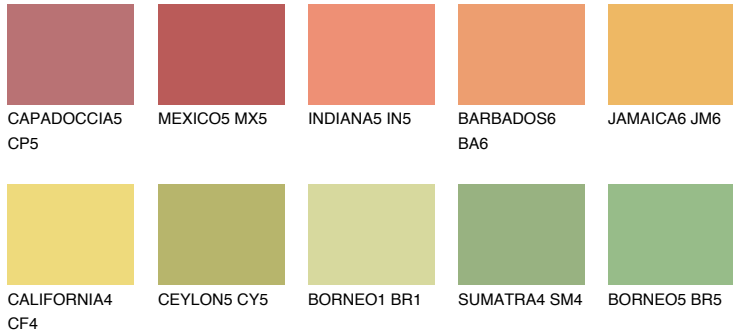

COLOUR DETAILS

JAMAICA5 JM5

57% TSR 63%

Matching colours

COLOURS

INTENSE

For more information on plasters and paints, go to www.ceresit.en

*The presented colours refer to plasters and paints offered by Ceresit. Due to the use of digital techniques, the presented colours might not represent the original ones, thus they cannot be considered as a reliable colour presentation. We recommend checking the authentic colour samples.