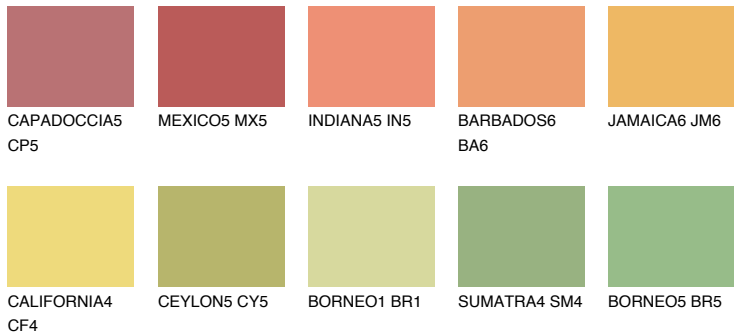

COLOUR DETAILS

JAMAICA5 JM5

57% TSR 63%

Matching colours

COLOURS

INTENSE

For more information on plasters and paints, go to www.ceresit.en

*The presented colours refer to plasters and paints offered by Ceresit. Due to the use of digital techniques, the presented colours might not represent the original ones, thus they cannot be considered as a reliable colour presentation. We recommend checking the authentic colour samples.