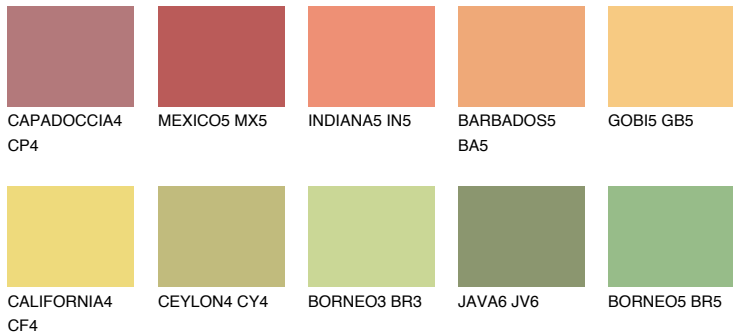

COLOUR DETAILS

JAMAICA4 JM4

57% TSR 61%

Matching colours

COLOURS

INTENSE

For more information on plasters and paints, go to www.ceresit.en

*The presented colours refer to plasters and paints offered by Ceresit. Due to the use of digital techniques, the presented colours might not represent the original ones, thus they cannot be considered as a reliable colour presentation. We recommend checking the authentic colour samples.