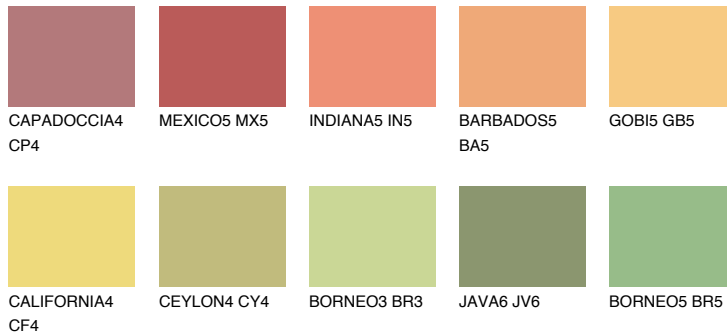

COLOUR DETAILS

JAMAICA4 JM4

57% TSR 61%

Matching colours

COLOURS

INTENSE

For more information on plasters and paints, go to www.ceresit.en

*The presented colours refer to plasters and paints offered by Ceresit. Due to the use of digital techniques, the presented colours might not represent the original ones, thus they cannot be considered as a reliable colour presentation. We recommend checking the authentic colour samples.