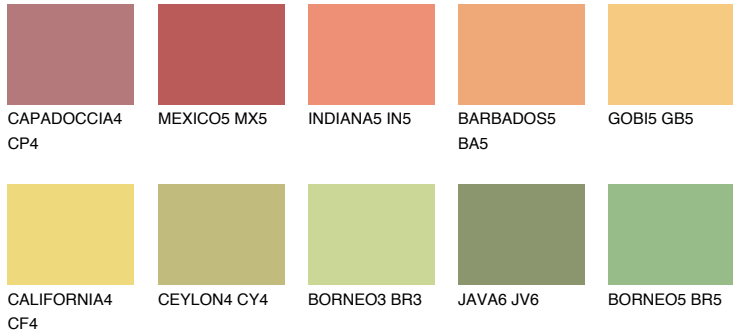

COLOUR DETAILS

JAMAICA4 JM4

57% TSR 61%

Matching colours

COLOURS

INTENSE

For more information on plasters and paints, go to www.ceresit.en

*The presented colours refer to plasters and paints offered by Ceresit. Due to the use of digital techniques, the presented colours might not represent the original ones, thus they cannot be considered as a reliable colour presentation. We recommend checking the authentic colour samples.