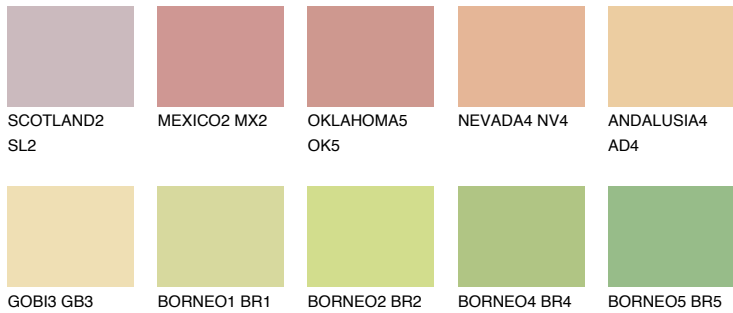

COLOUR DETAILS

JAMAICA3 JM3

63% TSR 64%

Matching colours

COLOURS

INTENSE

For more information on plasters and paints, go to www.ceresit.en

*The presented colours refer to plasters and paints offered by Ceresit. Due to the use of digital techniques, the presented colours might not represent the original ones, thus they cannot be considered as a reliable colour presentation. We recommend checking the authentic colour samples.