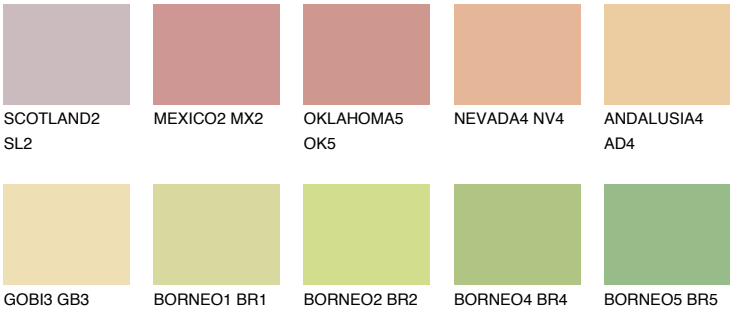

JAMAICA3 JM3

63% TSR 64%

Matching colours

COLOURS

INTENSE

For more information on plasters and paints, go to www.ceresit.en

*The presented colours refer to plasters and paints offered by Ceresit. Due to the use of digital techniques, the presented colours might not represent the original ones, thus they cannot be considered as a reliable colour presentation. We recommend checking the authentic colour samples.