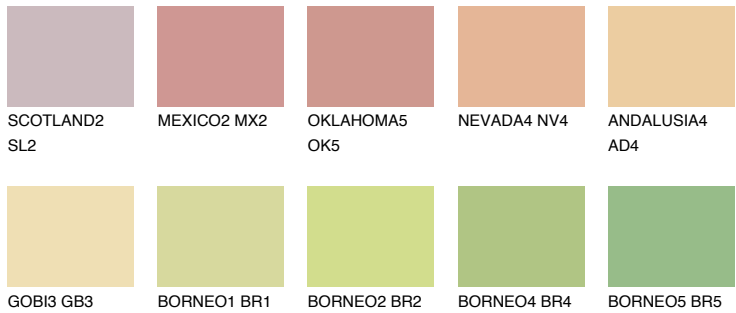

COLOUR DETAILS

JAMAICA3 JM3

63% TSR 64%

Matching colours

COLOURS

INTENSE

For more information on plasters and paints, go to www.ceresit.en

*The presented colours refer to plasters and paints offered by Ceresit. Due to the use of digital techniques, the presented colours might not represent the original ones, thus they cannot be considered as a reliable colour presentation. We recommend checking the authentic colour samples.