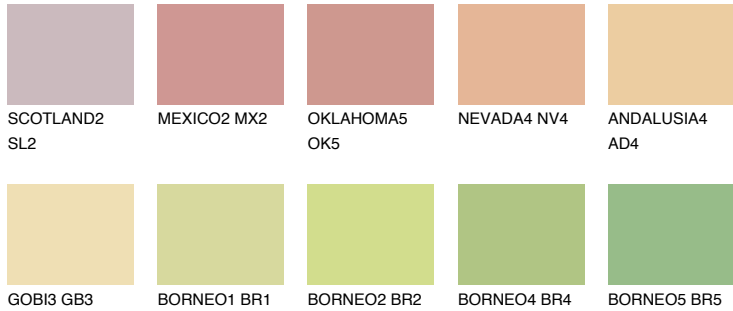

COLOUR DETAILS

JAMAICA3 JM3

63% TSR 64%

Matching colours

COLOURS

INTENSE

For more information on plasters and paints, go to www.ceresit.en

*The presented colours refer to plasters and paints offered by Ceresit. Due to the use of digital techniques, the presented colours might not represent the original ones, thus they cannot be considered as a reliable colour presentation. We recommend checking the authentic colour samples.