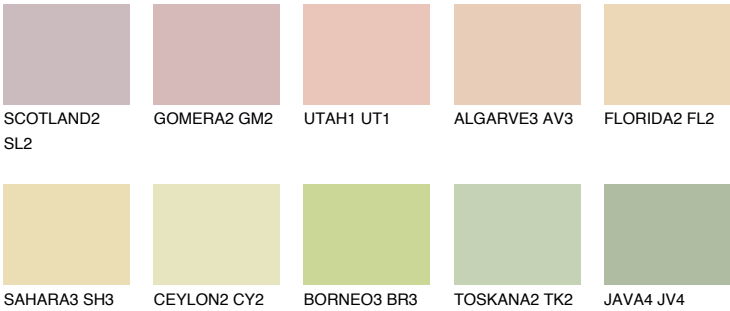

## JAMAICA2 JM2

70% TSR 69%

### Matching colours

#### COLOURS

#### INTENSE

For more information on plasters and paints, go to [www.ceresit.en](http://www.ceresit.en)

\*The presented colours refer to plasters and paints offered by Ceresit. Due to the use of digital techniques, the presented colours might not represent the original ones, thus they cannot be considered as a reliable colour presentation. We recommend checking the authentic colour samples.