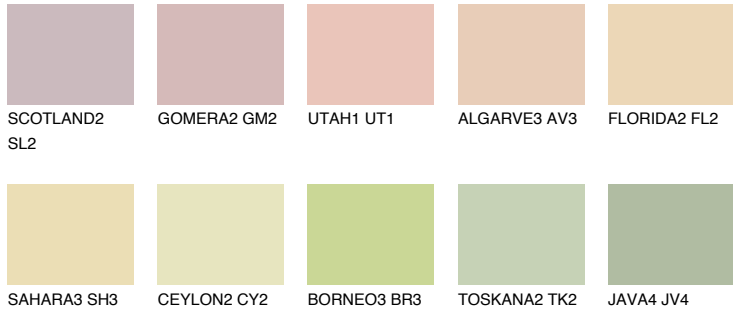

COLOUR DETAILS

JAMAICA2 JM2

70% TSR 69%

Matching colours

COLOURS

INTENSE

For more information on plasters and paints, go to www.ceresit.en

*The presented colours refer to plasters and paints offered by Ceresit. Due to the use of digital techniques, the presented colours might not represent the original ones, thus they cannot be considered as a reliable colour presentation. We recommend checking the authentic colour samples.