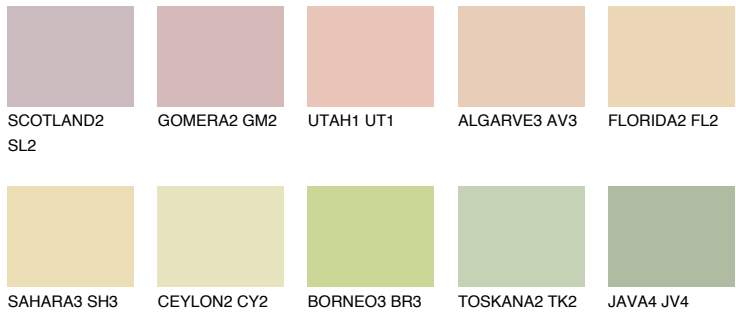

COLOUR DETAILS

JAMAICA2 JM2

70% TSR 69%

Matching colours

COLOURS

INTENSE

For more information on plasters and paints, go to www.ceresit.en

*The presented colours refer to plasters and paints offered by Ceresit. Due to the use of digital techniques, the presented colours might not represent the original ones, thus they cannot be considered as a reliable colour presentation. We recommend checking the authentic colour samples.