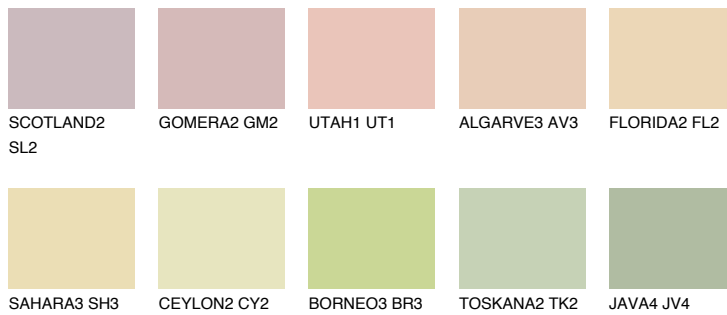

COLOUR DETAILS

JAMAICA2 JM2

70% TSR 69%

Matching colours

COLOURS

INTENSE

For more information on plasters and paints, go to www.ceresit.en

*The presented colours refer to plasters and paints offered by Ceresit. Due to the use of digital techniques, the presented colours might not represent the original ones, thus they cannot be considered as a reliable colour presentation. We recommend checking the authentic colour samples.