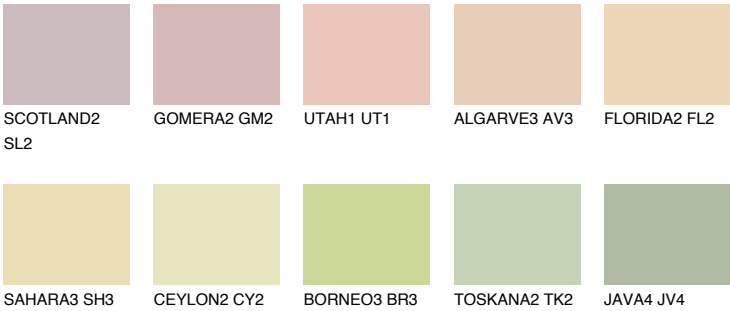

COLOUR DETAILS

JAMAICA2 JM2

70% TSR 69%

Matching colours

COLOURS

INTENSE

For more information on plasters and paints, go to www.ceresit.en

*The presented colours refer to plasters and paints offered by Ceresit. Due to the use of digital techniques, the presented colours might not represent the original ones, thus they cannot be considered as a reliable colour presentation. We recommend checking the authentic colour samples.