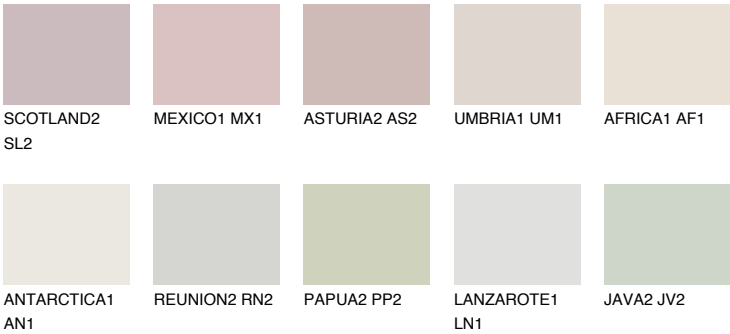

## JAMAICA1 JM1

76% **TSR** 72%

### Matching colours

#### COLOURS

#### INTENSE

For more information on plasters and paints, go to [www.ceresit.en](http://www.ceresit.en)

\*The presented colours refer to plasters and paints offered by Ceresit. Due to the use of digital techniques, the presented colours might not represent the original ones, thus they cannot be considered as a reliable colour presentation. We recommend checking the authentic colour samples.