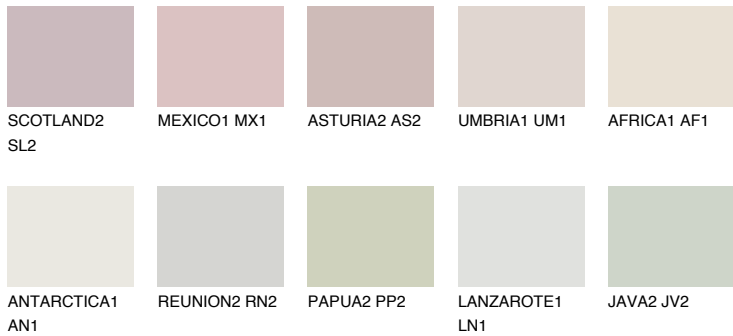

COLOUR DETAILS

JAMAICA1 JM1

76% TSR 72%

Matching colours

COLOURS

INTENSE

For more information on plasters and paints, go to www.ceresit.en

*The presented colours refer to plasters and paints offered by Ceresit. Due to the use of digital techniques, the presented colours might not represent the original ones, thus they cannot be considered as a reliable colour presentation. We recommend checking the authentic colour samples.