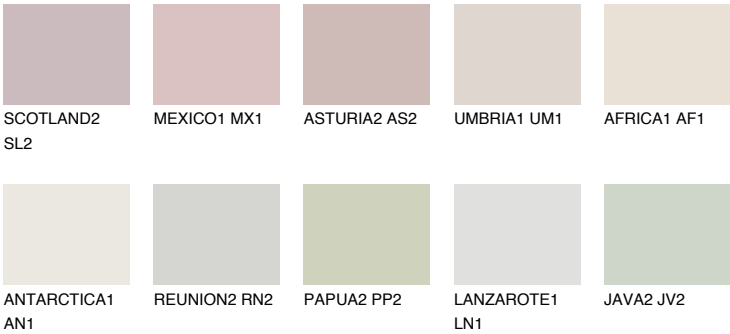

# COLOUR DETAILS

### Matching colours

#### COLOURS

#### INTENSE

For more information on plasters and paints, go to [www.ceresit.en](http://www.ceresit.en)

\*The presented colours refer to plasters and paints offered by Ceresit. Due to the use of digital techniques, the presented colours might not represent the original ones, thus they cannot be considered as a reliable colour presentation. We recommend checking the authentic colour samples.