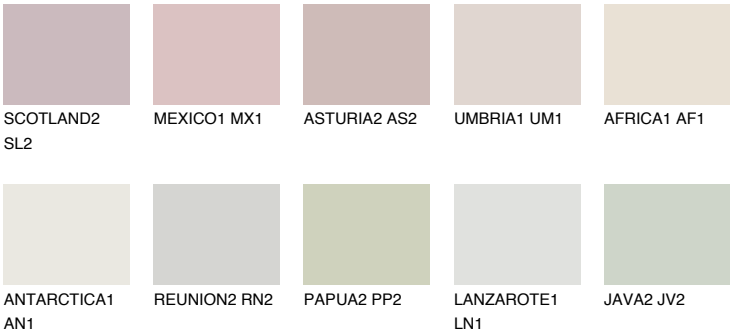

## JAMAICA1 JM1

76% TSR 72%

### Matching colours

#### COLOURS

#### INTENSE

For more information on plasters and paints, go to [www.ceresit.en](http://www.ceresit.en)

\*The presented colours refer to plasters and paints offered by Ceresit. Due to the use of digital techniques, the presented colours might not represent the original ones, thus they cannot be considered as a reliable colour presentation. We recommend checking the authentic colour samples.