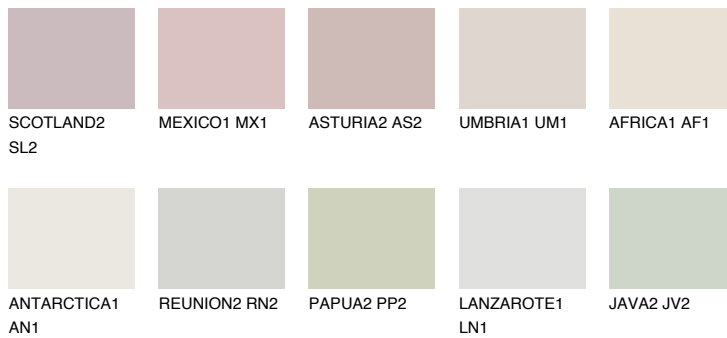

# COLOUR DETAILS

### Matching colours

#### COLOURS

#### INTENSE

For more information on plasters and paints, go to [www.ceresit.en](http://www.ceresit.en)

\*The presented colours refer to plasters and paints offered by Ceresit. Due to the use of digital techniques, the presented colours might not represent the original ones, thus they cannot be considered as a reliable colour presentation. We recommend checking the authentic colour samples.