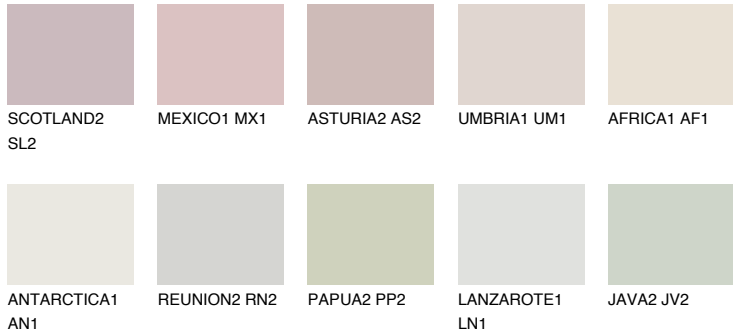

COLOUR DETAILS

JAMAICA1 JM1

76% TSR 72%

Matching colours

COLOURS

INTENSE

For more information on plasters and paints, go to www.ceresit.en

*The presented colours refer to plasters and paints offered by Ceresit. Due to the use of digital techniques, the presented colours might not represent the original ones, thus they cannot be considered as a reliable colour presentation. We recommend checking the authentic colour samples.