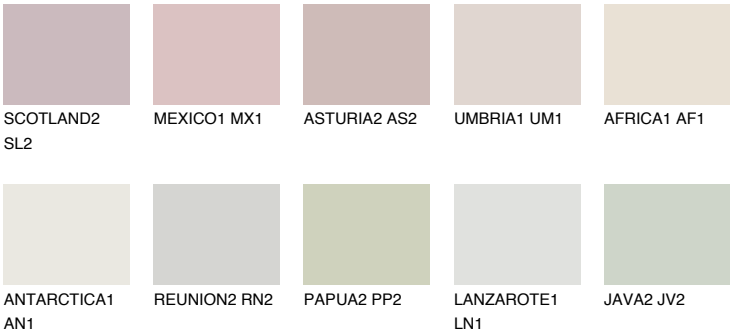

COLOUR DETAILS

JAMAICA1 JM1

76% TSR 72%

Matching colours

COLOURS

INTENSE

For more information on plasters and paints, go to www.ceresit.en

*The presented colours refer to plasters and paints offered by Ceresit. Due to the use of digital techniques, the presented colours might not represent the original ones, thus they cannot be considered as a reliable colour presentation. We recommend checking the authentic colour samples.