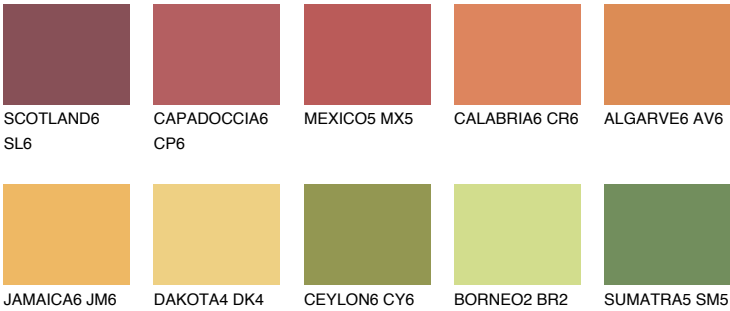

## KALAHARI6 KL6

33% TSR 44%

### Matching colours

#### COLOURS

#### INTENSE

For more information on plasters and paints, go to [www.ceresit.en](http://www.ceresit.en)

\*The presented colours refer to plasters and paints offered by Ceresit. Due to the use of digital techniques, the presented colours might not represent the original ones, thus they cannot be considered as a reliable colour presentation. We recommend checking the authentic colour samples.