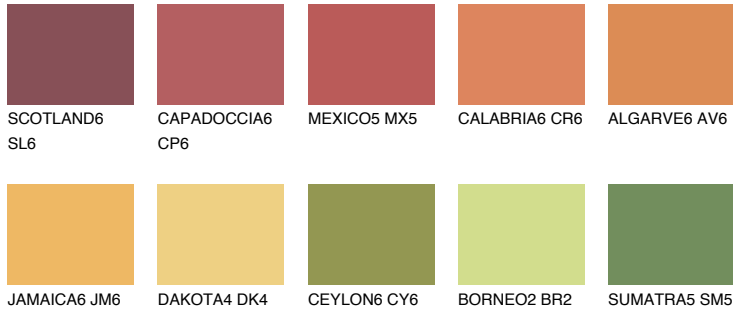

COLOUR DETAILS

KALAHARI6 KL6

33% TSR 44%

Matching colours

COLOURS

INTENSE

For more information on plasters and paints, go to www.ceresit.en

*The presented colours refer to plasters and paints offered by Ceresit. Due to the use of digital techniques, the presented colours might not represent the original ones, thus they cannot be considered as a reliable colour presentation. We recommend checking the authentic colour samples.