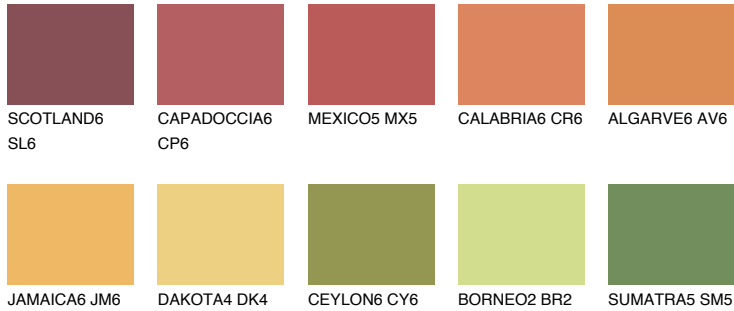

COLOUR DETAILS

KALAHARI6 KL6

33% TSR 44%

Matching colours

COLOURS

INTENSE

For more information on plasters and paints, go to www.ceresit.en

*The presented colours refer to plasters and paints offered by Ceresit. Due to the use of digital techniques, the presented colours might not represent the original ones, thus they cannot be considered as a reliable colour presentation. We recommend checking the authentic colour samples.