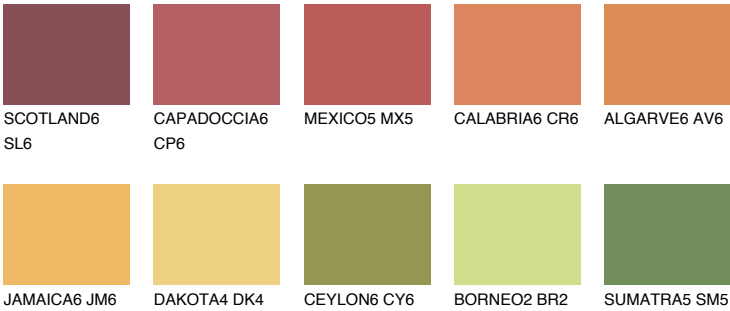

KALAHARI6 KL6

33% TSR 44%

Matching colours

COLOURS

INTENSE

For more information on plasters and paints, go to www.ceresit.en

*The presented colours refer to plasters and paints offered by Ceresit. Due to the use of digital techniques, the presented colours might not represent the original ones, thus they cannot be considered as a reliable colour presentation. We recommend checking the authentic colour samples.