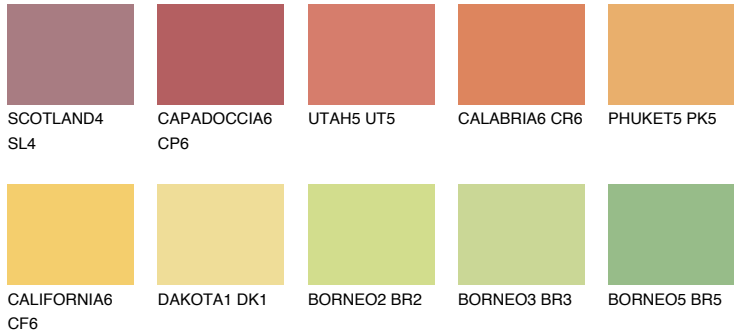

COLOUR DETAILS

KALAHARI5 KL5

51% TSR 58%

Matching colours

COLOURS

INTENSE

For more information on plasters and paints, go to www.ceresit.en

*The presented colours refer to plasters and paints offered by Ceresit. Due to the use of digital techniques, the presented colours might not represent the original ones, thus they cannot be considered as a reliable colour presentation. We recommend checking the authentic colour samples.