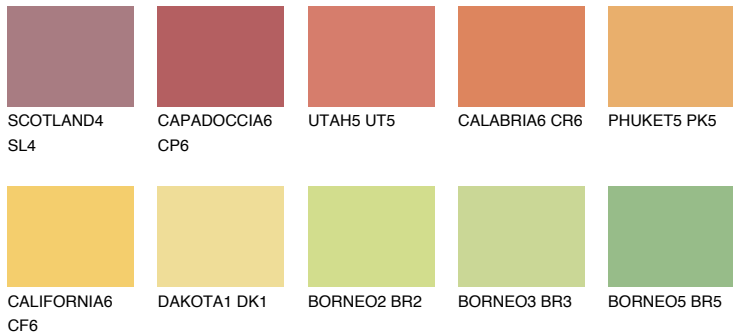

COLOUR DETAILS

KALAHARI5 KL5

51% TSR 58%

Matching colours

COLOURS

INTENSE

For more information on plasters and paints, go to www.ceresit.en

*The presented colours refer to plasters and paints offered by Ceresit. Due to the use of digital techniques, the presented colours might not represent the original ones, thus they cannot be considered as a reliable colour presentation. We recommend checking the authentic colour samples.