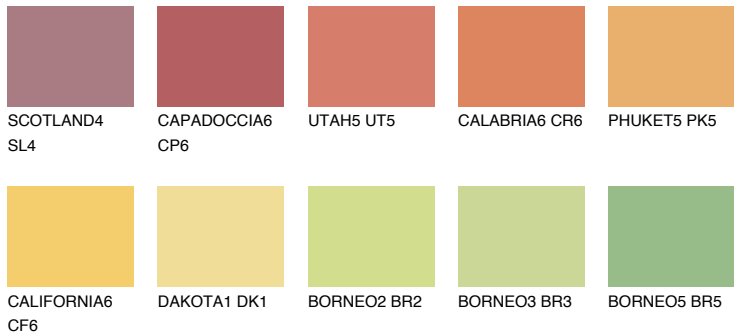

COLOUR DETAILS

KALAHARI5 KL5

51% TSR 58%

Matching colours

COLOURS

INTENSE

For more information on plasters and paints, go to www.ceresit.en

*The presented colours refer to plasters and paints offered by Ceresit. Due to the use of digital techniques, the presented colours might not represent the original ones, thus they cannot be considered as a reliable colour presentation. We recommend checking the authentic colour samples.