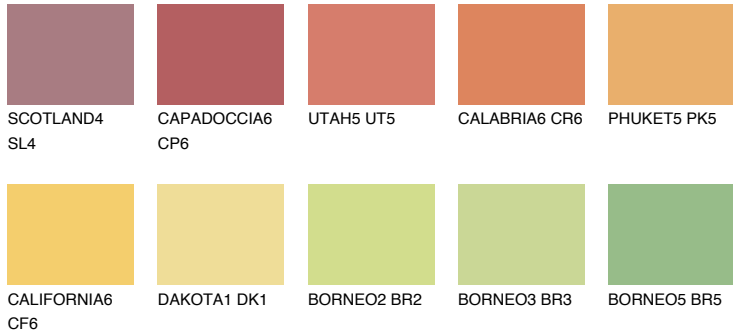

# COLOUR DETAILS

## KALAHARI5 KL5

51% TSR 58%

### Matching colours

#### COLOURS