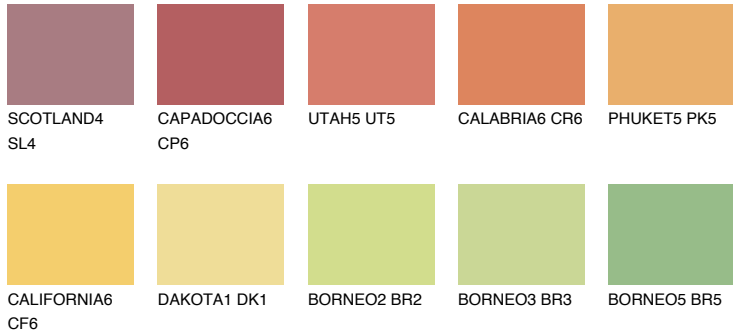

COLOUR DETAILS

KALAHARI5 KL5

51% TSR 58%

Matching colours

COLOURS

INTENSE

For more information on plasters and paints, go to www.ceresit.en

*The presented colours refer to plasters and paints offered by Ceresit. Due to the use of digital techniques, the presented colours might not represent the original ones, thus they cannot be considered as a reliable colour presentation. We recommend checking the authentic colour samples.