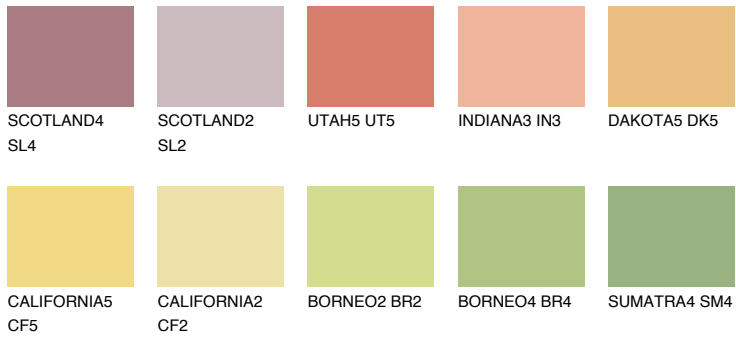

COLOUR DETAILS

KALAHARI4 KL4

59% TSR 64%

Matching colours

COLOURS

INTENSE

For more information on plasters and paints, go to www.ceresit.en

*The presented colours refer to plasters and paints offered by Ceresit. Due to the use of digital techniques, the presented colours might not represent the original ones, thus they cannot be considered as a reliable colour presentation. We recommend checking the authentic colour samples.