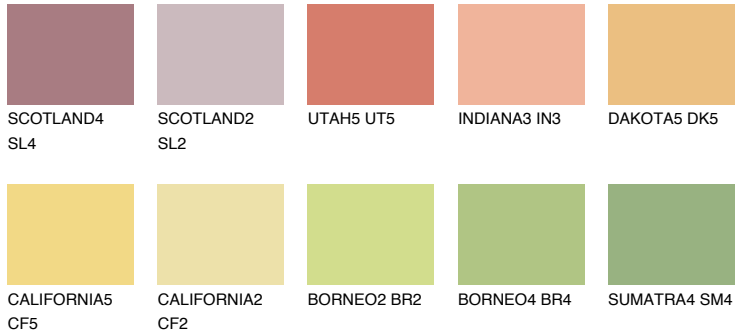

COLOUR DETAILS

KALAHARI4 KL4

59% TSR 64%

Matching colours

COLOURS

INTENSE

For more information on plasters and paints, go to www.ceresit.en

*The presented colours refer to plasters and paints offered by Ceresit. Due to the use of digital techniques, the presented colours might not represent the original ones, thus they cannot be considered as a reliable colour presentation. We recommend checking the authentic colour samples.