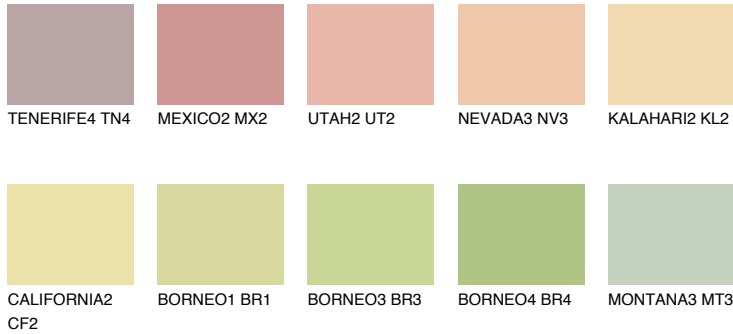

COLOUR DETAILS

KALAHARI3 KL3

69% **TSR** 67%

Matching colours

COLOURS

INTENSE

For more information on plasters and paints, go to www.ceresit.en

*The presented colours refer to plasters and paints offered by Ceresit. Due to the use of digital techniques, the presented colours might not represent the original ones, thus they cannot be considered as a reliable colour presentation. We recommend checking the authentic colour samples.