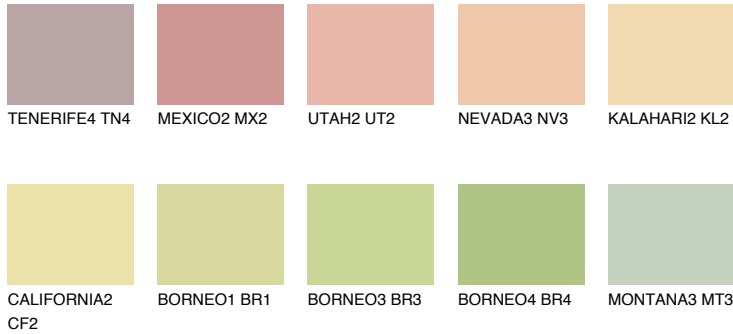

# COLOUR DETAILS

## KALAHARI3 KL3

69% TSR 67%

### Matching colours

#### COLOURS