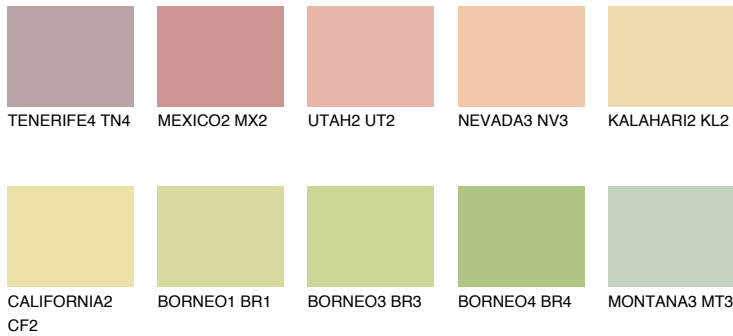

COLOUR DETAILS

KALAHARI3 KL3

69% **TSR** 67%

Matching colours

COLOURS

INTENSE

For more information on plasters and paints, go to www.ceresit.en

*The presented colours refer to plasters and paints offered by Ceresit. Due to the use of digital techniques, the presented colours might not represent the original ones, thus they cannot be considered as a reliable colour presentation. We recommend checking the authentic colour samples.