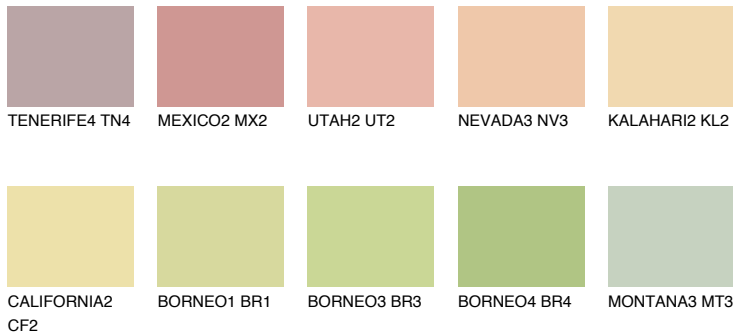

COLOUR DETAILS

KALAHARI3 KL3

69% TSR 67%

Matching colours

COLOURS

INTENSE

For more information on plasters and paints, go to www.ceresit.en

*The presented colours refer to plasters and paints offered by Ceresit. Due to the use of digital techniques, the presented colours might not represent the original ones, thus they cannot be considered as a reliable colour presentation. We recommend checking the authentic colour samples.