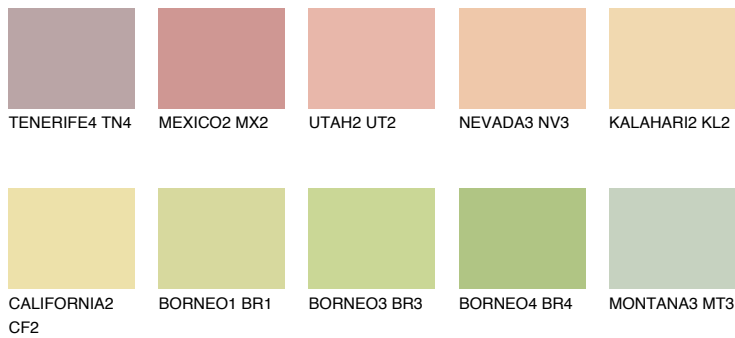

COLOUR DETAILS

KALAHARI3 KL3

69% **TSR** 67%

Matching colours

COLOURS

INTENSE

For more information on plasters and paints, go to www.ceresit.en

*The presented colours refer to plasters and paints offered by Ceresit. Due to the use of digital techniques, the presented colours might not represent the original ones, thus they cannot be considered as a reliable colour presentation. We recommend checking the authentic colour samples.