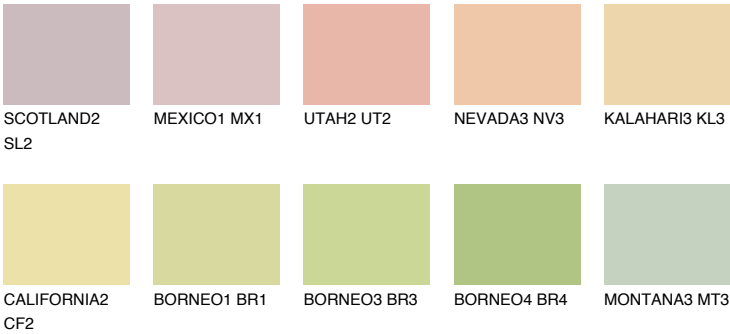

COLOUR DETAILS

KALAHARI2 KL2

71% TSR 69%

Matching colours

COLOURS

INTENSE

For more information on plasters and paints, go to www.ceresit.en

*The presented colours refer to plasters and paints offered by Ceresit. Due to the use of digital techniques, the presented colours might not represent the original ones, thus they cannot be considered as a reliable colour presentation. We recommend checking the authentic colour samples.