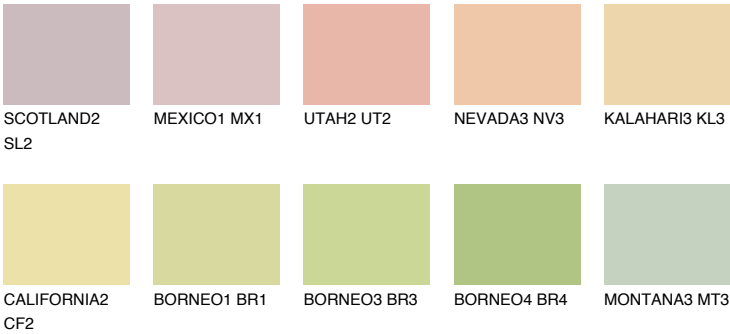

# COLOUR DETAILS

## KALAHARI2 KL2

71% TSR 69%

### Matching colours

#### COLOURS