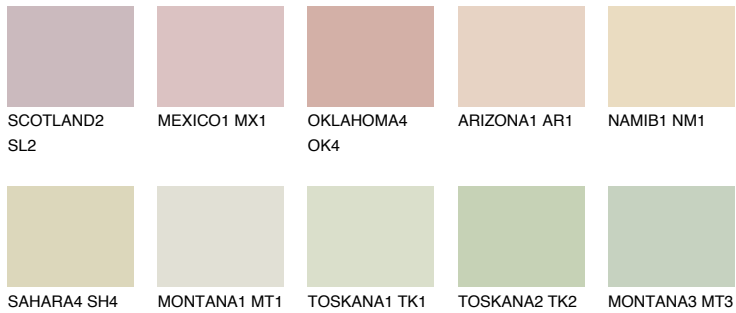

# COLOUR DETAILS

## KALAHARI1 KL1

75% TSR 71%

### Matching colours

#### COLOURS