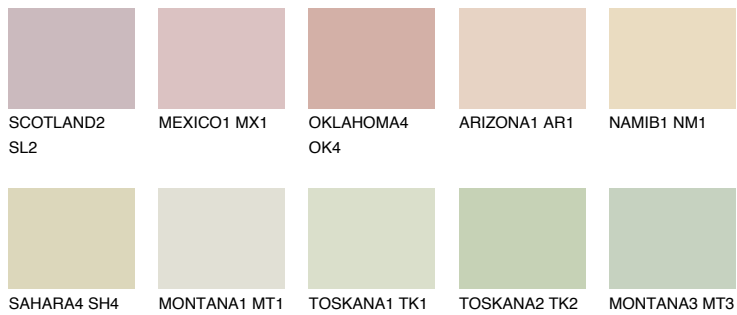

COLOUR DETAILS

KALAHARI1 KL1

75% TSR 71%

Matching colours

COLOURS

INTENSE

For more information on plasters and paints, go to www.ceresit.en

*The presented colours refer to plasters and paints offered by Ceresit. Due to the use of digital techniques, the presented colours might not represent the original ones, thus they cannot be considered as a reliable colour presentation. We recommend checking the authentic colour samples.