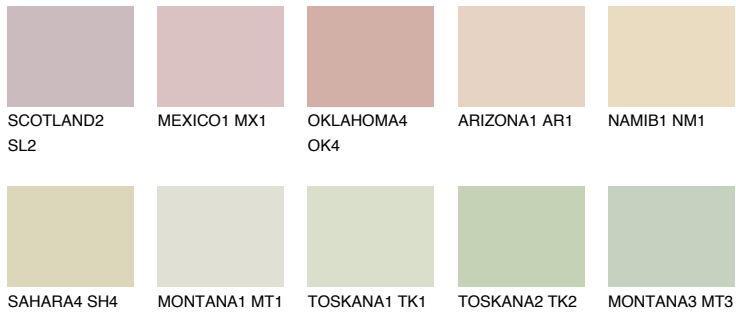

COLOUR DETAILS

KALAHARI1 KL1

75% TSR 71%

Matching colours

COLOURS

INTENSE

For more information on plasters and paints, go to www.ceresit.en

*The presented colours refer to plasters and paints offered by Ceresit. Due to the use of digital techniques, the presented colours might not represent the original ones, thus they cannot be considered as a reliable colour presentation. We recommend checking the authentic colour samples.