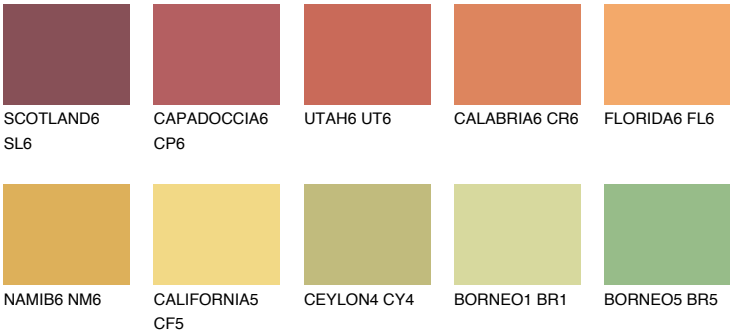

PHUKET6 PK6

43% TSR 56%

Matching colours

COLOURS

INTENSE

For more information on plasters and paints, go to www.ceresit.en

*The presented colours refer to plasters and paints offered by Ceresit. Due to the use of digital techniques, the presented colours might not represent the original ones, thus they cannot be considered as a reliable colour presentation. We recommend checking the authentic colour samples.