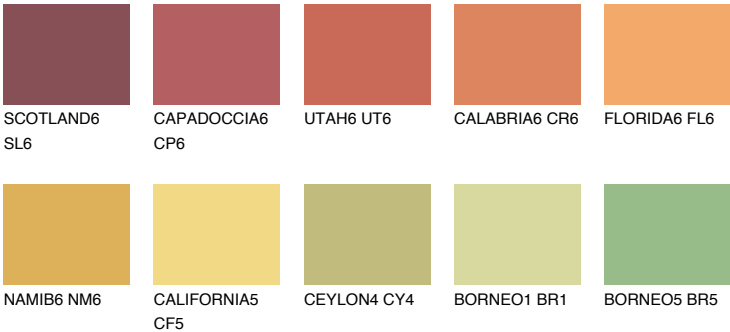

PHUKET6 PK6

43% TSR 56%

Matching colours

COLOURS

INTENSE

For more information on plasters and paints, go to www.ceresit.en

*The presented colours refer to plasters and paints offered by Ceresit. Due to the use of digital techniques, the presented colours might not represent the original ones, thus they cannot be considered as a reliable colour presentation. We recommend checking the authentic colour samples.