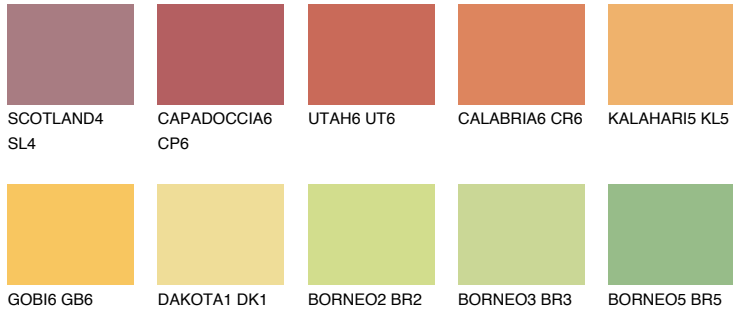

COLOUR DETAILS

PHUKET5 PK5

49% TSR 57%

Matching colours

COLOURS

INTENSE

For more information on plasters and paints, go to www.ceresit.en

*The presented colours refer to plasters and paints offered by Ceresit. Due to the use of digital techniques, the presented colours might not represent the original ones, thus they cannot be considered as a reliable colour presentation. We recommend checking the authentic colour samples.