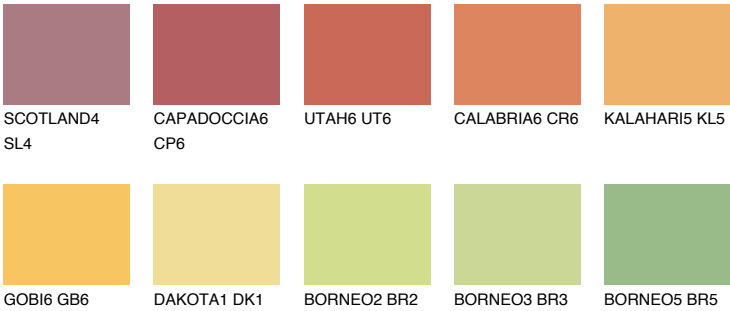

## PHUKET5 PK5

49% TSR 57%

### Matching colours

#### COLOURS

#### INTENSE

For more information on plasters and paints, go to [www.ceresit.en](http://www.ceresit.en)

\*The presented colours refer to plasters and paints offered by Ceresit. Due to the use of digital techniques, the presented colours might not represent the original ones, thus they cannot be considered as a reliable colour presentation. We recommend checking the authentic colour samples.