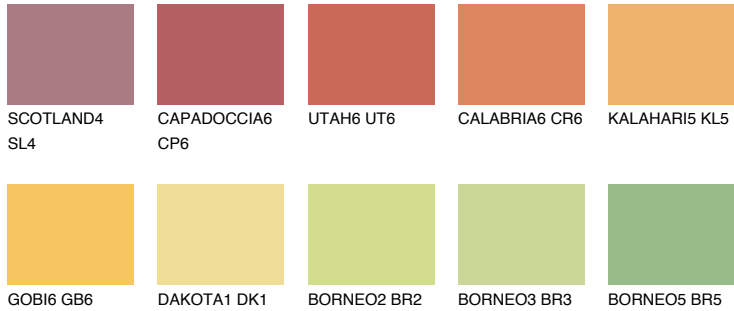

COLOUR DETAILS

PHUKET5 PK5

49% TSR 57%

Matching colours

COLOURS

INTENSE

For more information on plasters and paints, go to www.ceresit.en

*The presented colours refer to plasters and paints offered by Ceresit. Due to the use of digital techniques, the presented colours might not represent the original ones, thus they cannot be considered as a reliable colour presentation. We recommend checking the authentic colour samples.