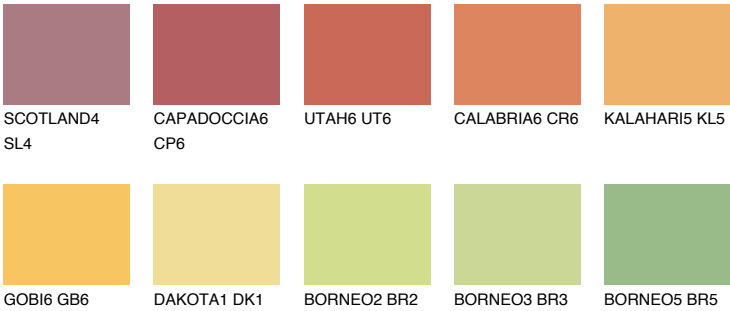

PHUKET5 PK5

49% TSR 57%

Matching colours

COLOURS

INTENSE

For more information on plasters and paints, go to www.ceresit.en

*The presented colours refer to plasters and paints offered by Ceresit. Due to the use of digital techniques, the presented colours might not represent the original ones, thus they cannot be considered as a reliable colour presentation. We recommend checking the authentic colour samples.