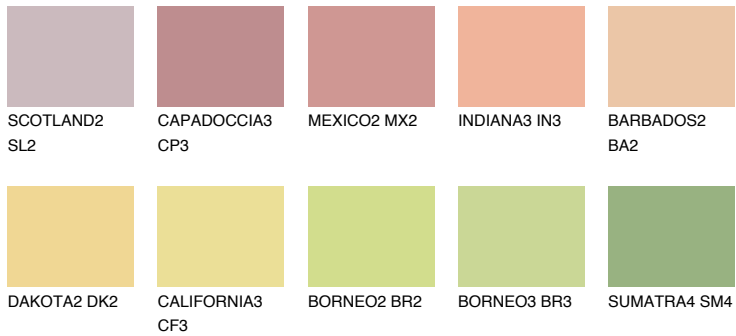

COLOUR DETAILS

PHUKET4 PK4

58% **TSR** 61%

Matching colours

COLOURS

INTENSE

For more information on plasters and paints, go to www.ceresit.en

*The presented colours refer to plasters and paints offered by Ceresit. Due to the use of digital techniques, the presented colours might not represent the original ones, thus they cannot be considered as a reliable colour presentation. We recommend checking the authentic colour samples.