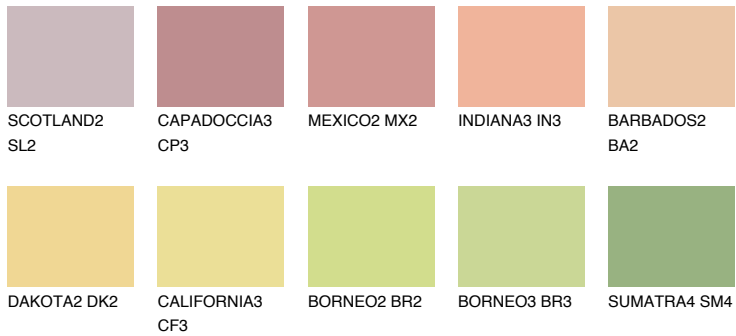

# COLOUR DETAILS

## PHUKET4 PK4

58% TSR 61%

### Matching colours

#### COLOURS