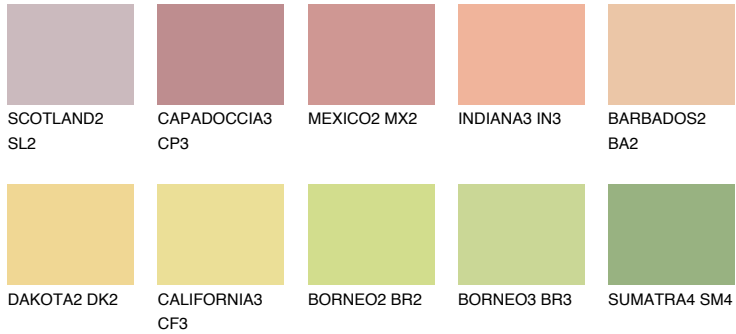

COLOUR DETAILS

PHUKET4 PK4

58% **TSR** 61%

Matching colours

COLOURS

INTENSE

For more information on plasters and paints, go to www.ceresit.en

*The presented colours refer to plasters and paints offered by Ceresit. Due to the use of digital techniques, the presented colours might not represent the original ones, thus they cannot be considered as a reliable colour presentation. We recommend checking the authentic colour samples.