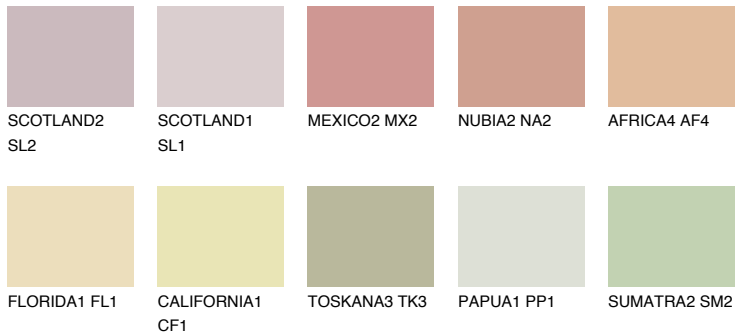

COLOUR DETAILS

PHUKET3 PK3

66% TSR 67%

Matching colours

COLOURS

INTENSE

For more information on plasters and paints, go to www.ceresit.en

*The presented colours refer to plasters and paints offered by Ceresit. Due to the use of digital techniques, the presented colours might not represent the original ones, thus they cannot be considered as a reliable colour presentation. We recommend checking the authentic colour samples.