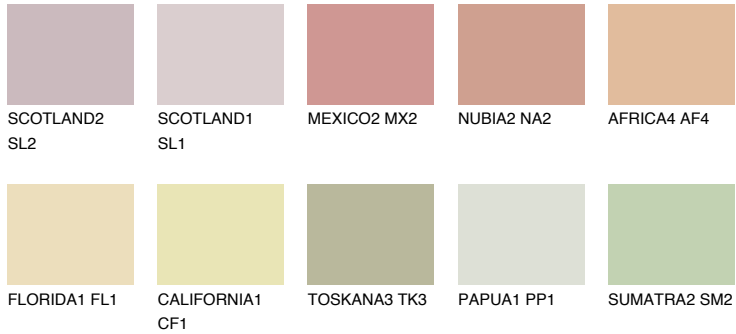

COLOUR DETAILS

PHUKET3 PK3

66% TSR 67%

Matching colours

COLOURS

INTENSE

For more information on plasters and paints, go to www.ceresit.en

*The presented colours refer to plasters and paints offered by Ceresit. Due to the use of digital techniques, the presented colours might not represent the original ones, thus they cannot be considered as a reliable colour presentation. We recommend checking the authentic colour samples.