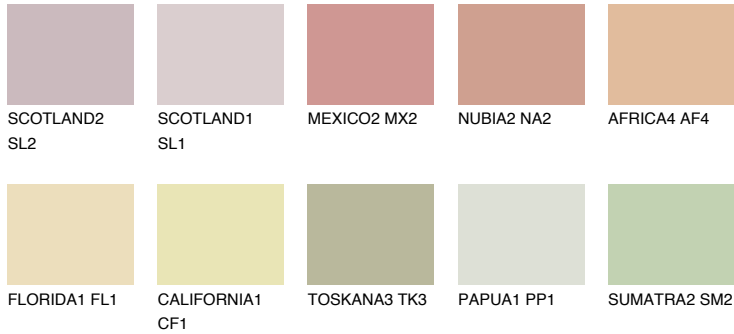

COLOUR DETAILS

PHUKET3 PK3

66% TSR 67%

Matching colours

COLOURS

INTENSE

For more information on plasters and paints, go to www.ceresit.en

*The presented colours refer to plasters and paints offered by Ceresit. Due to the use of digital techniques, the presented colours might not represent the original ones, thus they cannot be considered as a reliable colour presentation. We recommend checking the authentic colour samples.